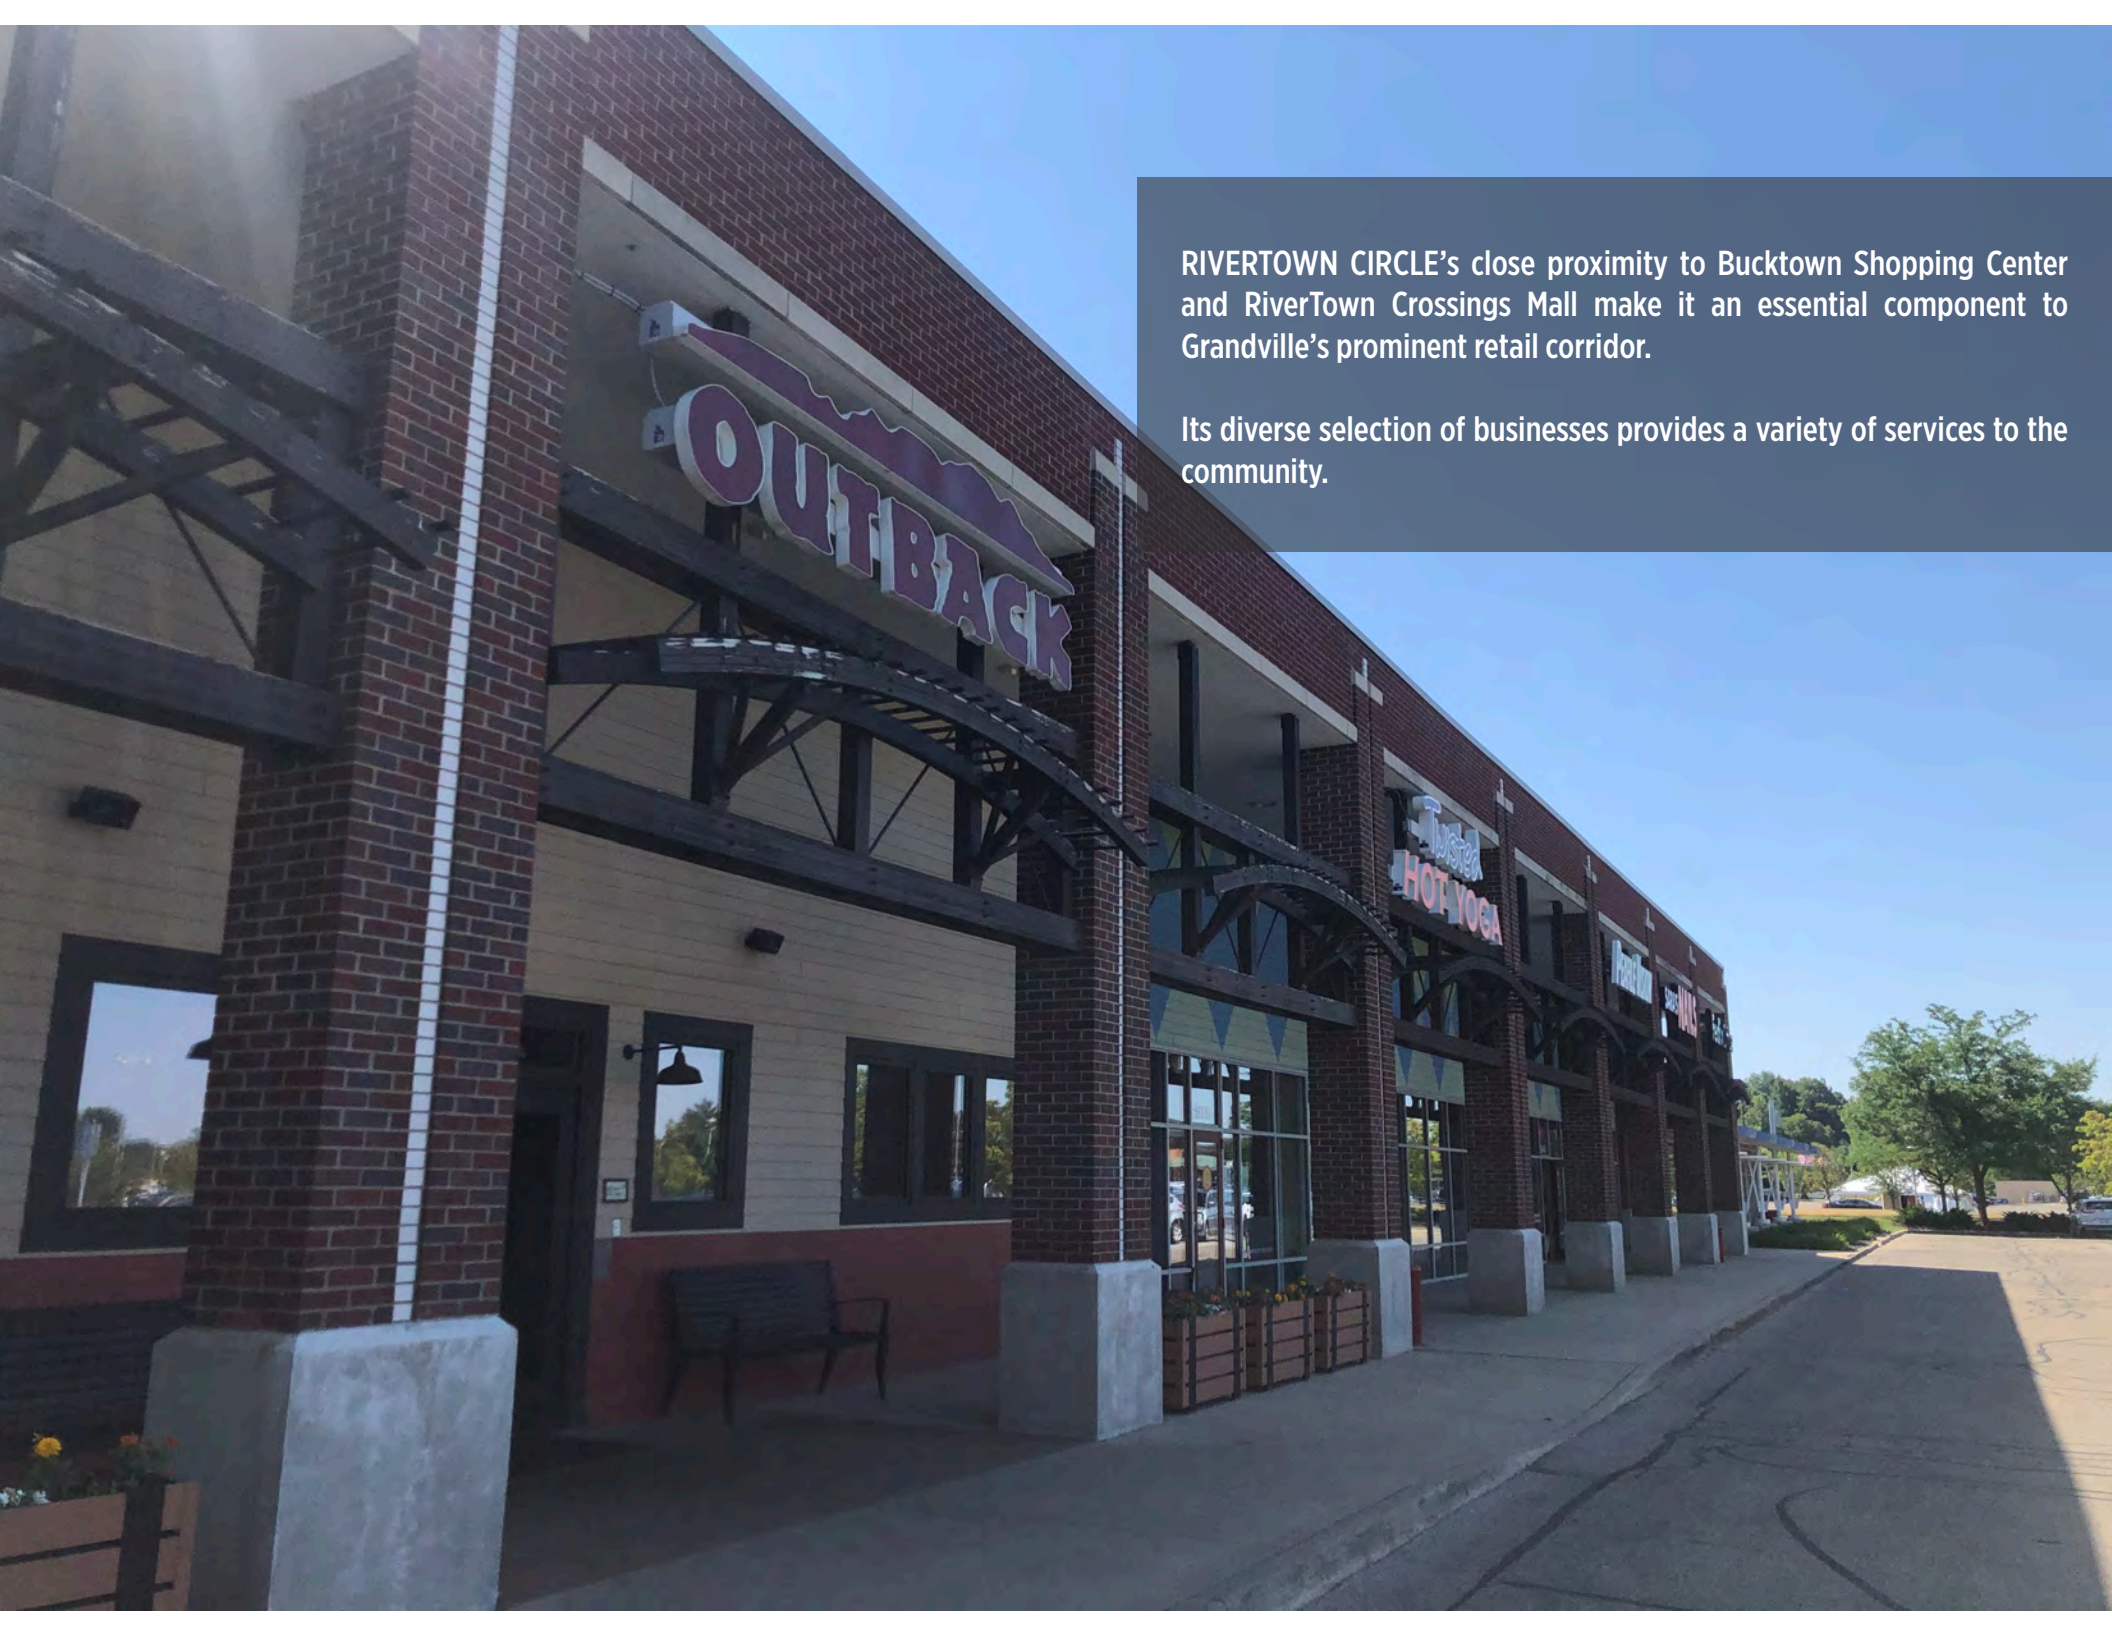

# RIVERTOWN CIRCLE

3400 Century Center ST SW  
Grandville, MI

RIVERTOWN CIRCLE's close proximity to Bucktown Shopping Center and RiverTown Crossings Mall make it an essential component to Grandville's prominent retail corridor.