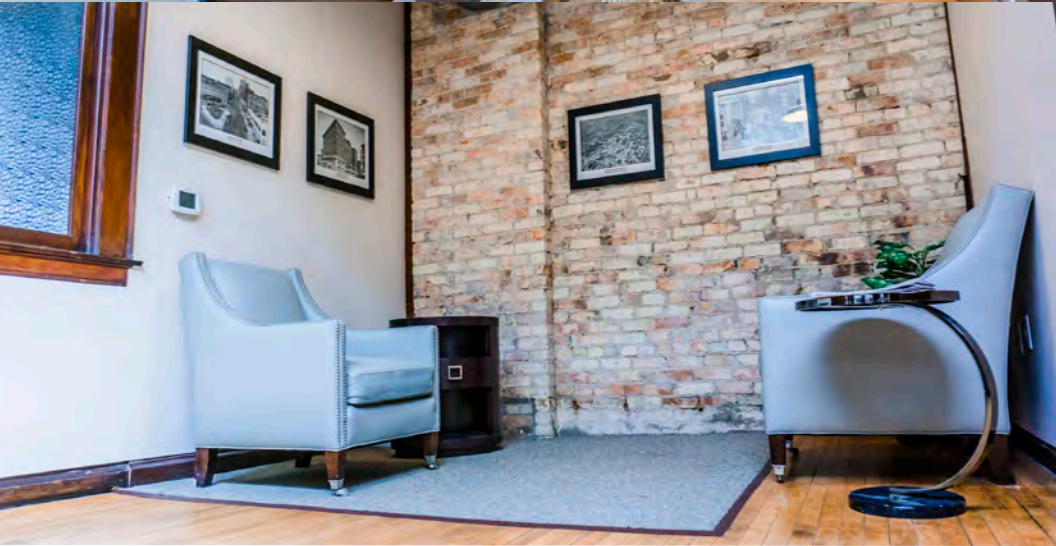

CWD
REAL ESTATE INVESTMENT

ALDRICH PLACE
80 Ottawa Avenue NW
Downtown Grand Rapids, MI

Aldrich Place is a historic property whose character and stature has contributed a great deal to the City of Grand Rapids. Located on the corner of Ottawa Avenue and Monroe Center, Aldrich Place is situated in the midst of one of the City's busiest corridors.

The building's historic architecture has been restored and preserved under the watchful eye of CWD. Its beautiful italiante detailing and decorative cornice bring a touch of class, while its interior furnishings offer the modern function needed for businesses to succeed today.

Between landmark attractions like the Grand Rapids Art Museum and Rosa Parks Circle, and the abundance of locally-owned businesses on and around the premises, the property enjoys regular heavy foot traffic.