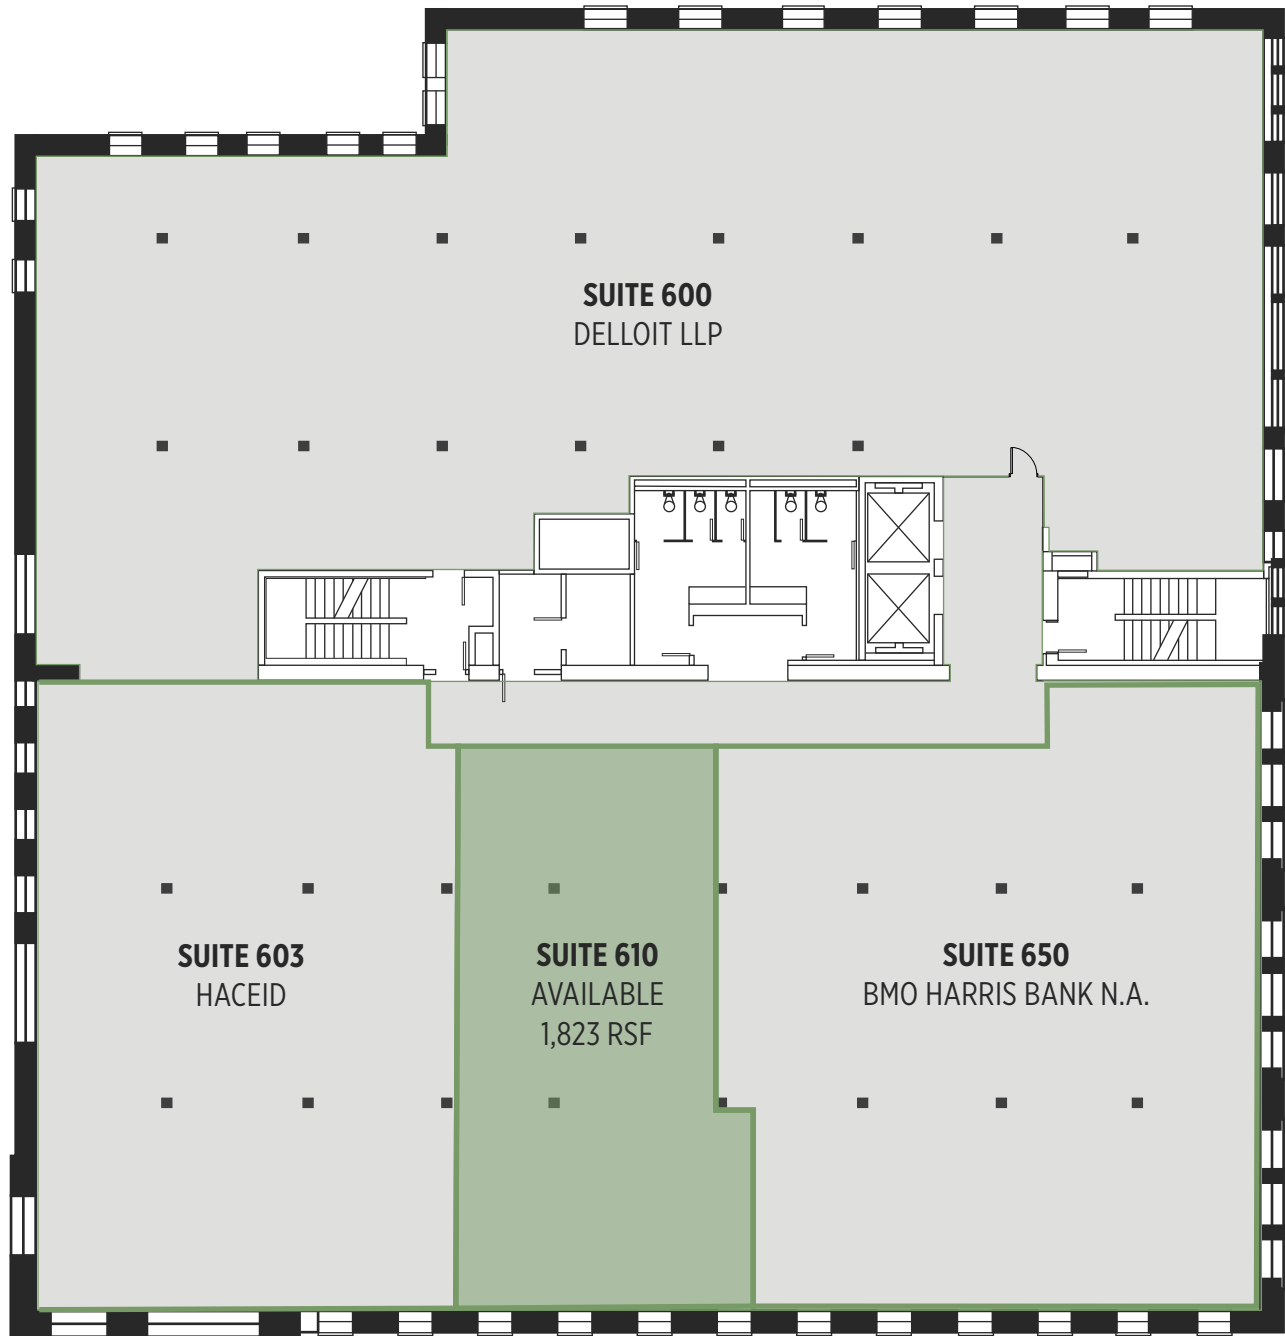

37 Ottawa

Floorplans

3rd Floor

Availability:

300	8,701 SF	Call for details
350	6,924 SF	Call for details

All leases are **modified gross**. Tenants are responsible for: suite electric, suite janitorial, and telecommunications.

4th Floor

37 Ottawa Ave NW

Availability:

400	8,695 SF	Call for details
450	6,993 SF	Call for details

All leases are **modified gross**. Tenants are responsible for: suite electric, suite janitorial, and telecommunications.

5th Floor

37 Ottawa Ave NW

Availability:

500	Leased
501	Leased

525	3,605 SF	Call for details
-----	----------	------------------

All leases are **modified gross**. Tenants are responsible for: suite electric, suite janitorial, and telecommunications.

6th Floor

37 Ottawa Ave NW

Availability:

600	Leased	
603	Leased	
610	1,823 RSF	Call for details

650	Leased
-----	--------

All leases are **modified gross**. Tenants are responsible for: suite electric, suite janitorial, and telecommunications.