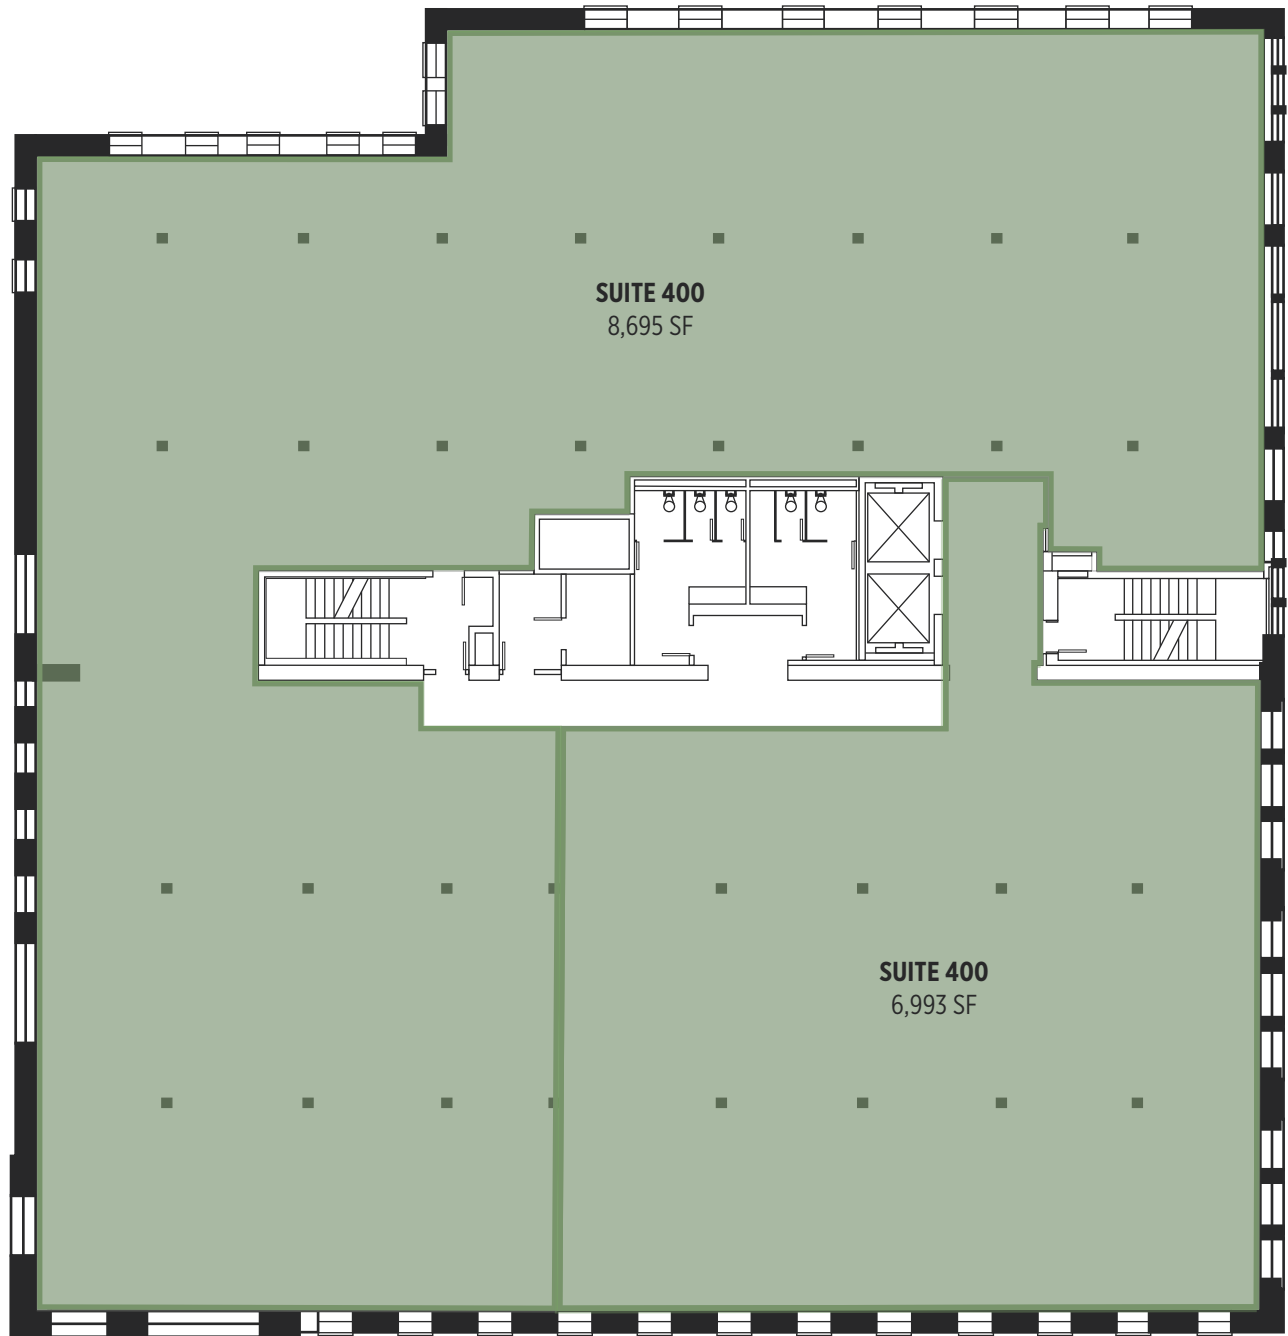

37 Ottawa

Floorplans

3rd Floor

Availability:

300	8,701 SF	Call for details
350	6,924 SF	Call for details

All leases are **modified gross**. Tenants are responsible for: suite electric, suite janitorial, and telecommunications.

4th Floor

37 Ottawa Ave NW

Availability:

400	8,695 SF	Call for details
450	6,993 SF	Call for details

All leases are **modified gross**. Tenants are responsible for: suite electric, suite janitorial, and telecommunications.

5th Floor

37 Ottawa Ave NW

Availability:

500	Leased
501	Leased

525	3,605 SF	Call for details
-----	----------	------------------

All leases are **modified gross**. Tenants are responsible for: suite electric, suite janitorial, and telecommunications.

6th Floor

37 Ottawa Ave NW

Availability:

600	Leased	
603	Leased	
610	1,823 RSF	Call for details

650	Leased
-----	--------

All leases are **modified gross**. Tenants are responsible for: suite electric, suite janitorial, and telecommunications.