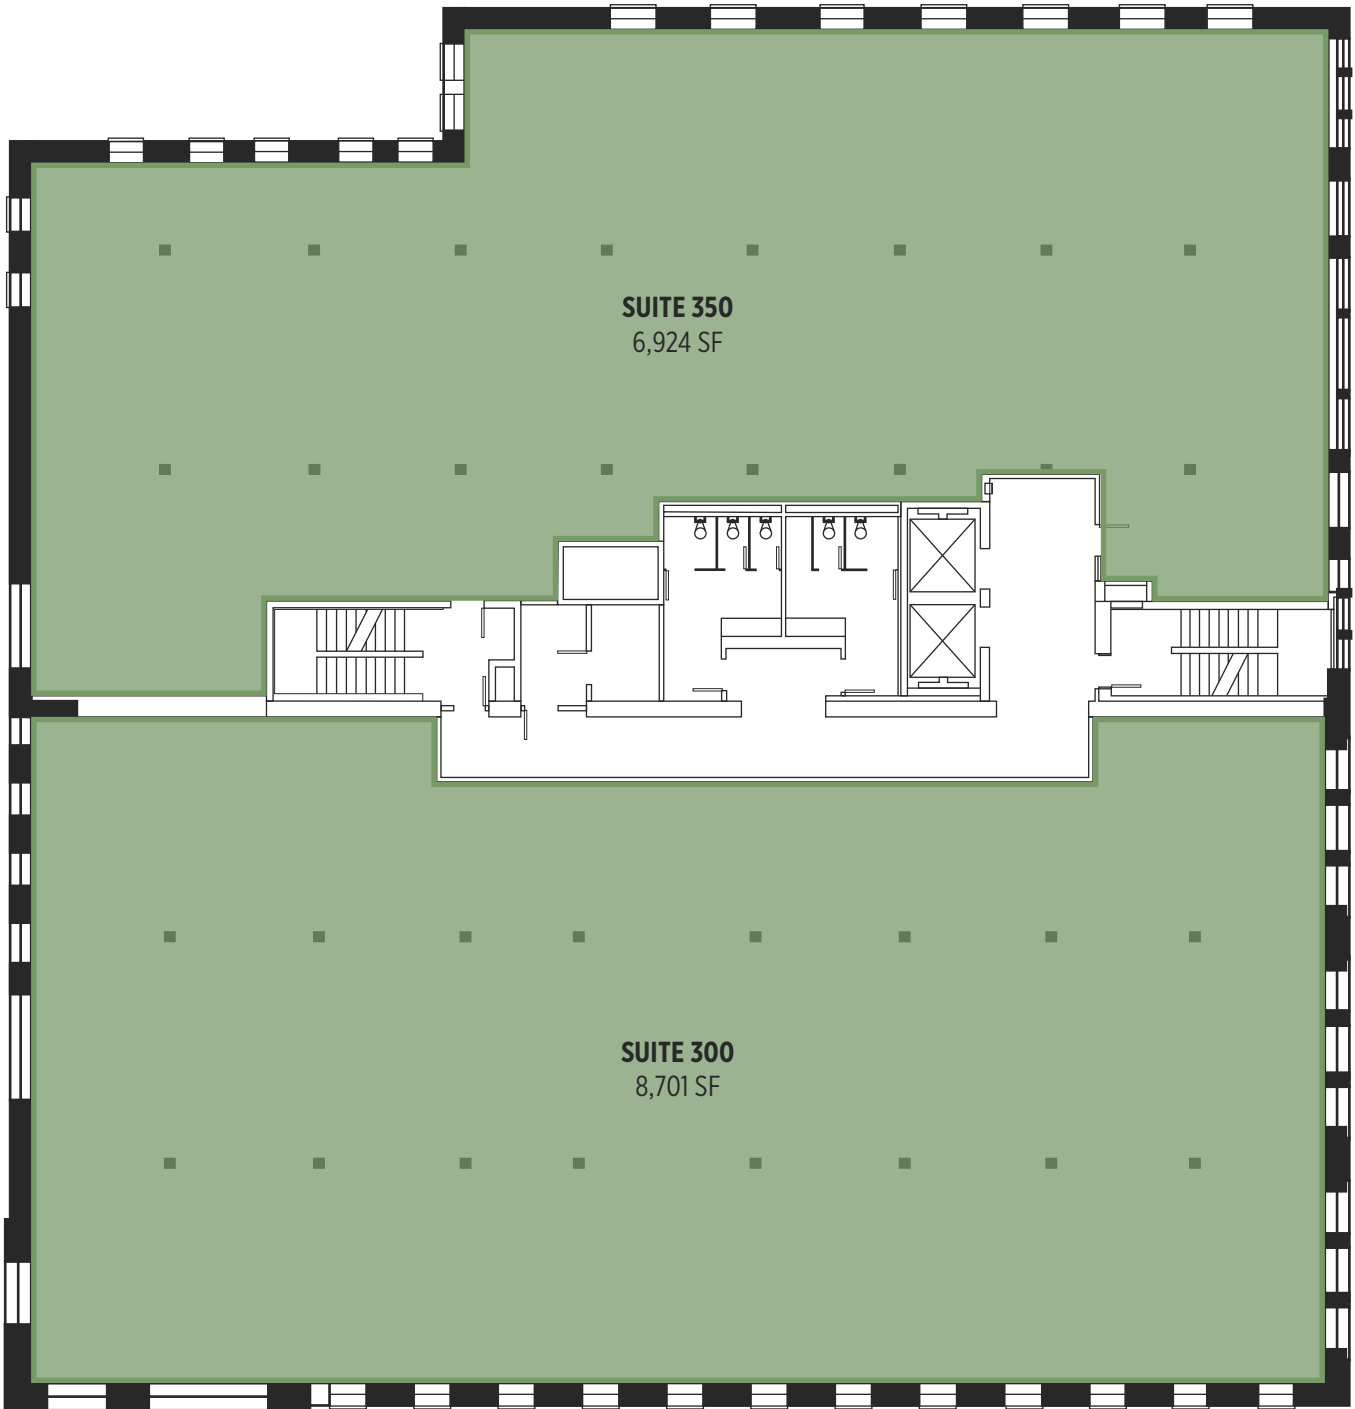

37 Ottawa

Floorplans

3rd Floor

Availability:

300	8,701 SF	Call for details
350	6,924 SF	Call for details

All leases are **modified gross**. Tenants are responsible for: suite electric, suite janitorial, and telecommunications.

4th Floor

37 Ottawa Ave NW

Availability:

400	8,695 SF	Call for details
450	6,993 SF	Call for details

All leases are **modified gross**. Tenants are responsible for: suite electric, suite janitorial, and telecommunications.

5th Floor

37 Ottawa Ave NW

Availability:

500	Leased
501	Leased

525	3,605 SF	Call for details
-----	----------	------------------

All leases are **modified gross**. Tenants are responsible for: suite electric, suite janitorial, and telecommunications.

6th Floor

37 Ottawa Ave NW

Availability:

600	Leased	
603	Leased	
610	1,823 RSF	Call for details

650	Leased
-----	--------

All leases are **modified gross**. Tenants are responsible for: suite electric, suite janitorial, and telecommunications.