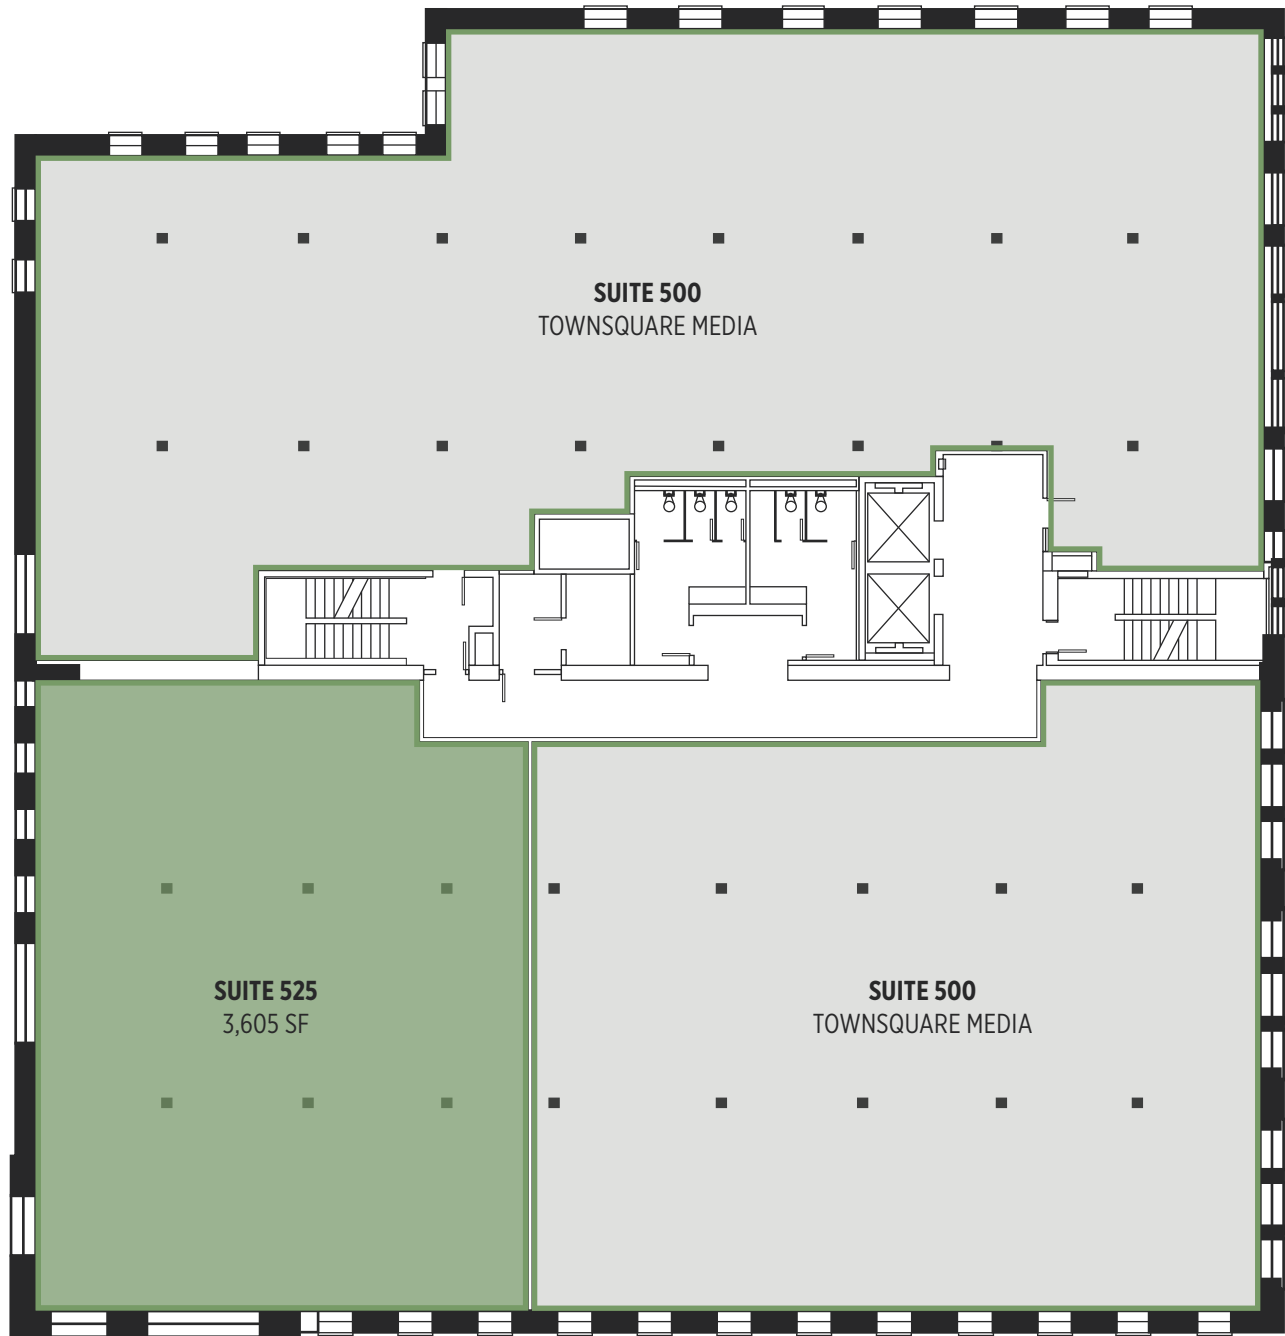

37 Ottawa

Floorplans

3rd Floor

Availability:

300	8,701 SF	Call for details
350	6,924 SF	Call for details

All leases are **modified gross**. Tenants are responsible for: suite electric, suite janitorial, and telecommunications.

4th Floor

37 Ottawa Ave NW

Availability:

400	8,695 SF	Call for details
450	6,993 SF	Call for details

All leases are **modified gross**. Tenants are responsible for: suite electric, suite janitorial, and telecommunications.

5th Floor

37 Ottawa Ave NW

Availability:

500	Leased
501	Leased

525	3,605 SF	Call for details
-----	----------	------------------

All leases are **modified gross**. Tenants are responsible for: suite electric, suite janitorial, and telecommunications.

6th Floor

37 Ottawa Ave NW

Availability:

600	Leased	
603	Leased	
610	1,823 RSF	Call for details

650	Leased
-----	--------

All leases are **modified gross**. Tenants are responsible for: suite electric, suite janitorial, and telecommunications.