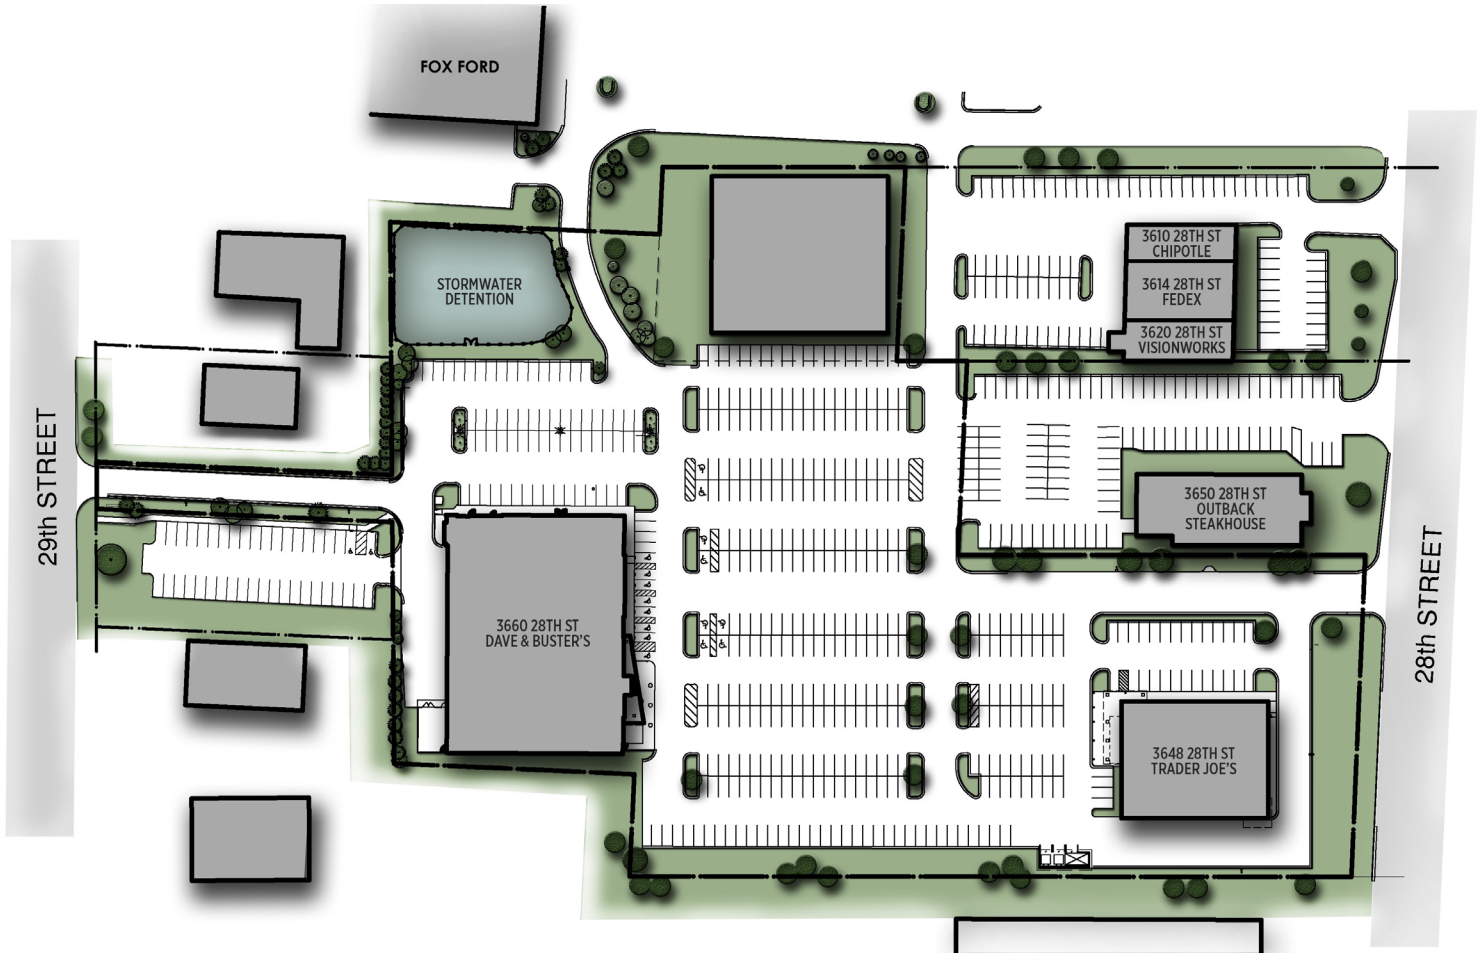

3600 28th St

Site Plans

3600 28TH ST • SITE PLAN

SUITE 3610:
LEASED

SUITE 3614:
LEASED

SUITE 3620:
LEASED

SUITE 3648:
LEASED

SUITE 3650:
LEASED

SUITE 3660:
LEASED

Neighboring businesses include: **Chipotle, Outback Steakhouse, Trader Joe's, and Dave & Buster's**