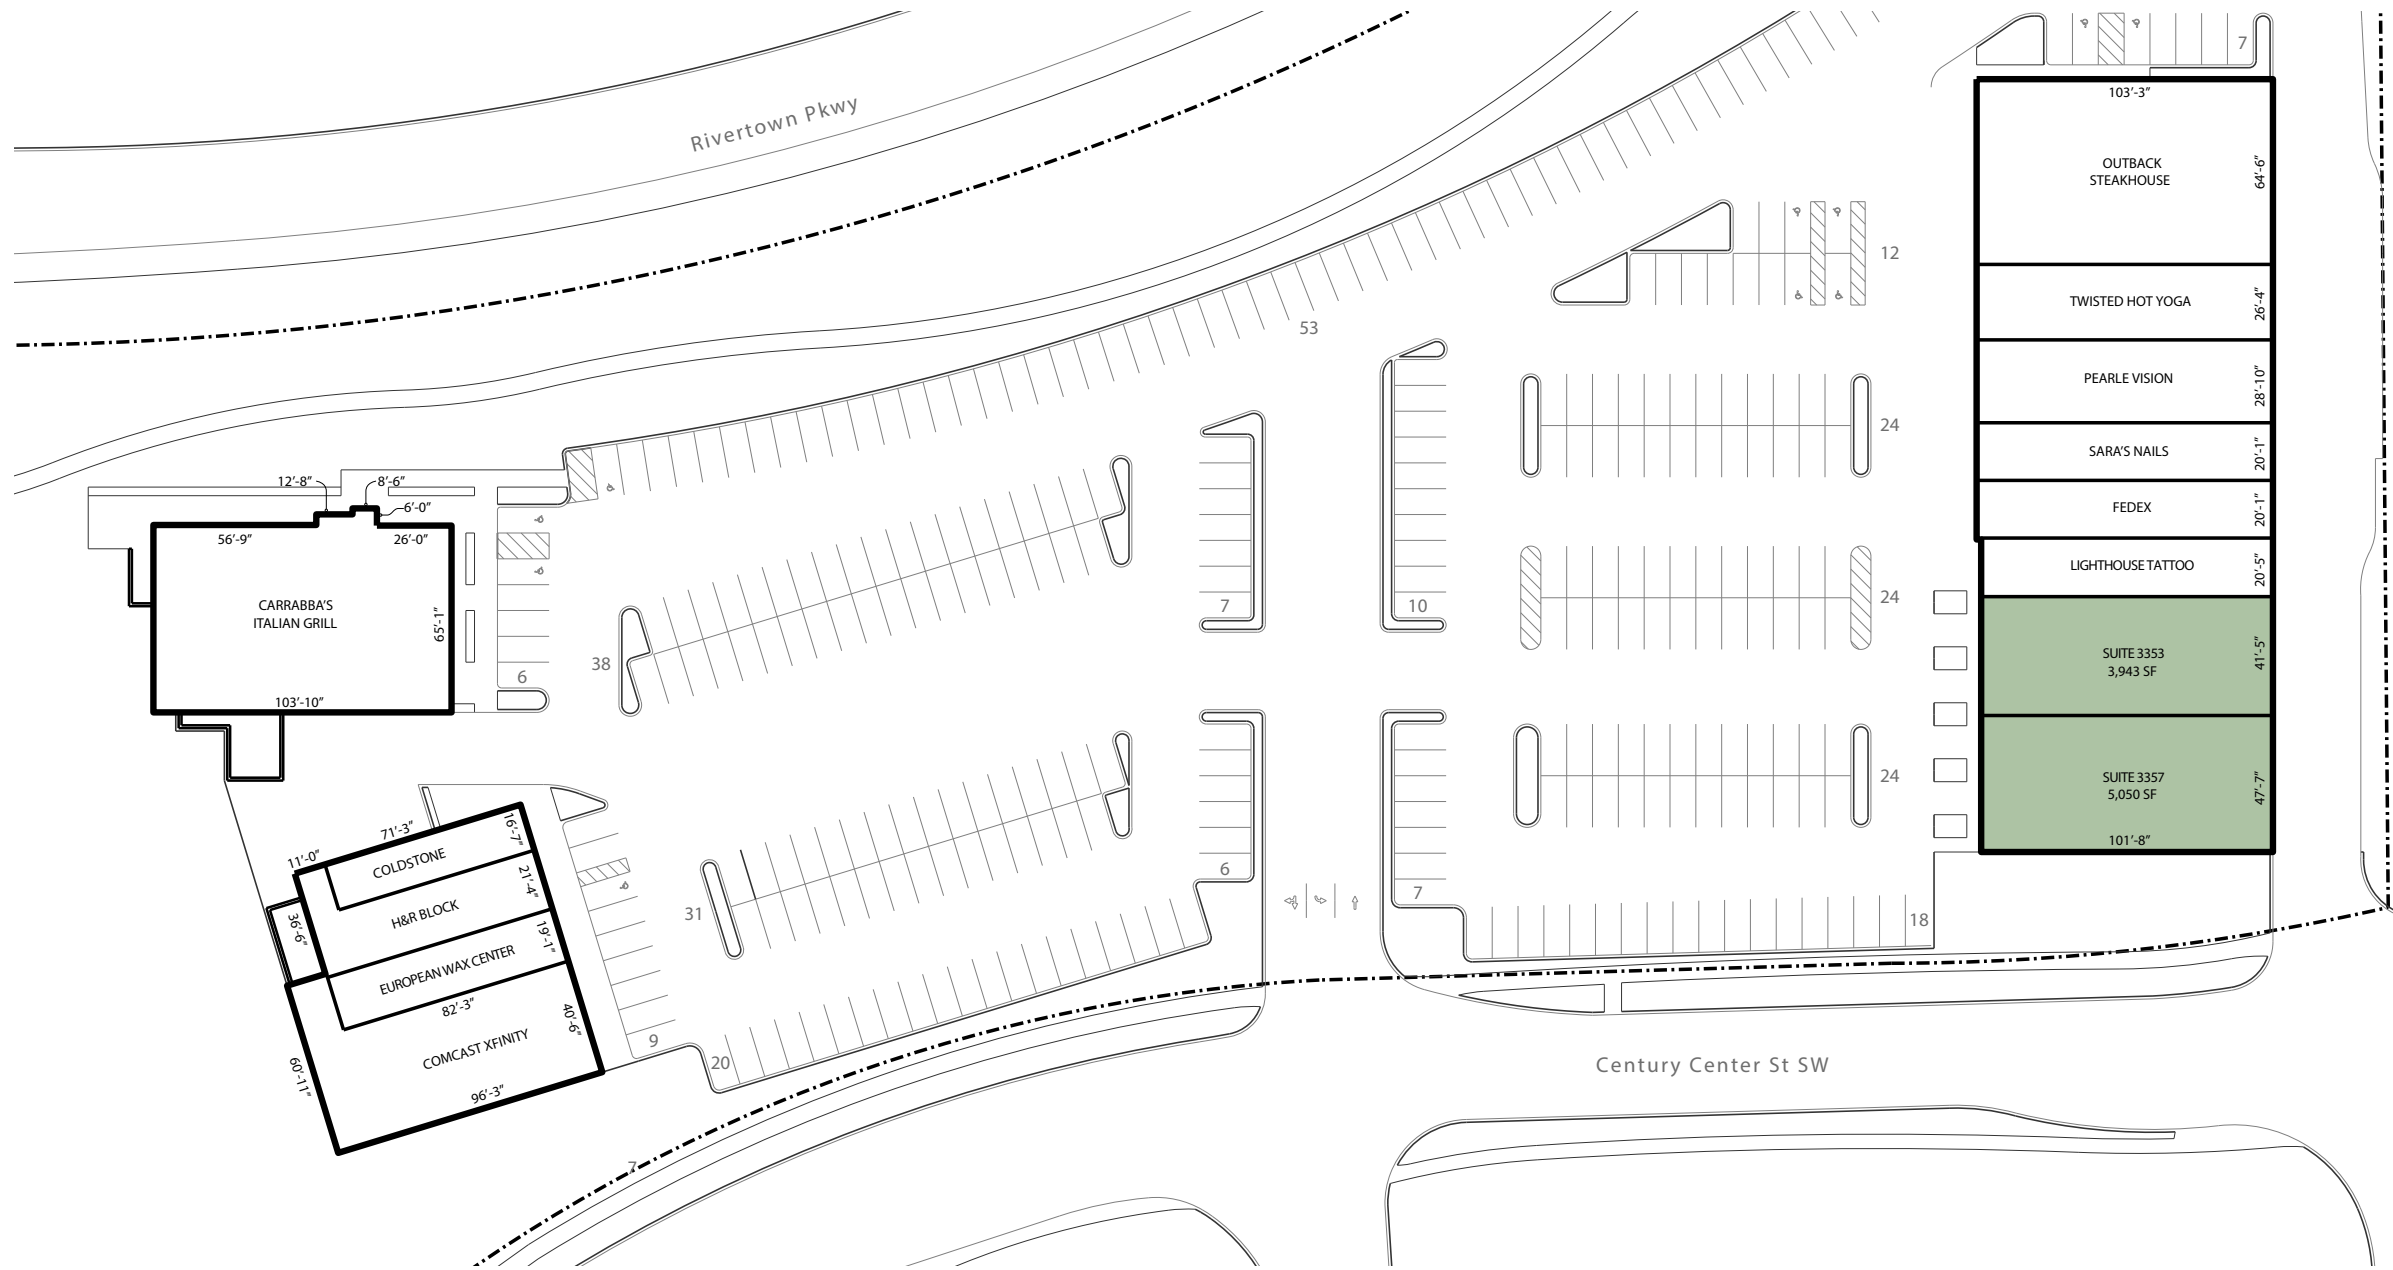

# RIVERTOWN CIRCLE • SITE PLAN

3400 RIVERTOWN PARKWAY • GRANDVILLE, MI 49418

**SUITE 3353:**  
3,943 SF  
\$23.00 / SF

**SUITE 3357:**  
5,050 SF  
\$23.00 / SF

info@cwdrealestate.com • 616-726-1700