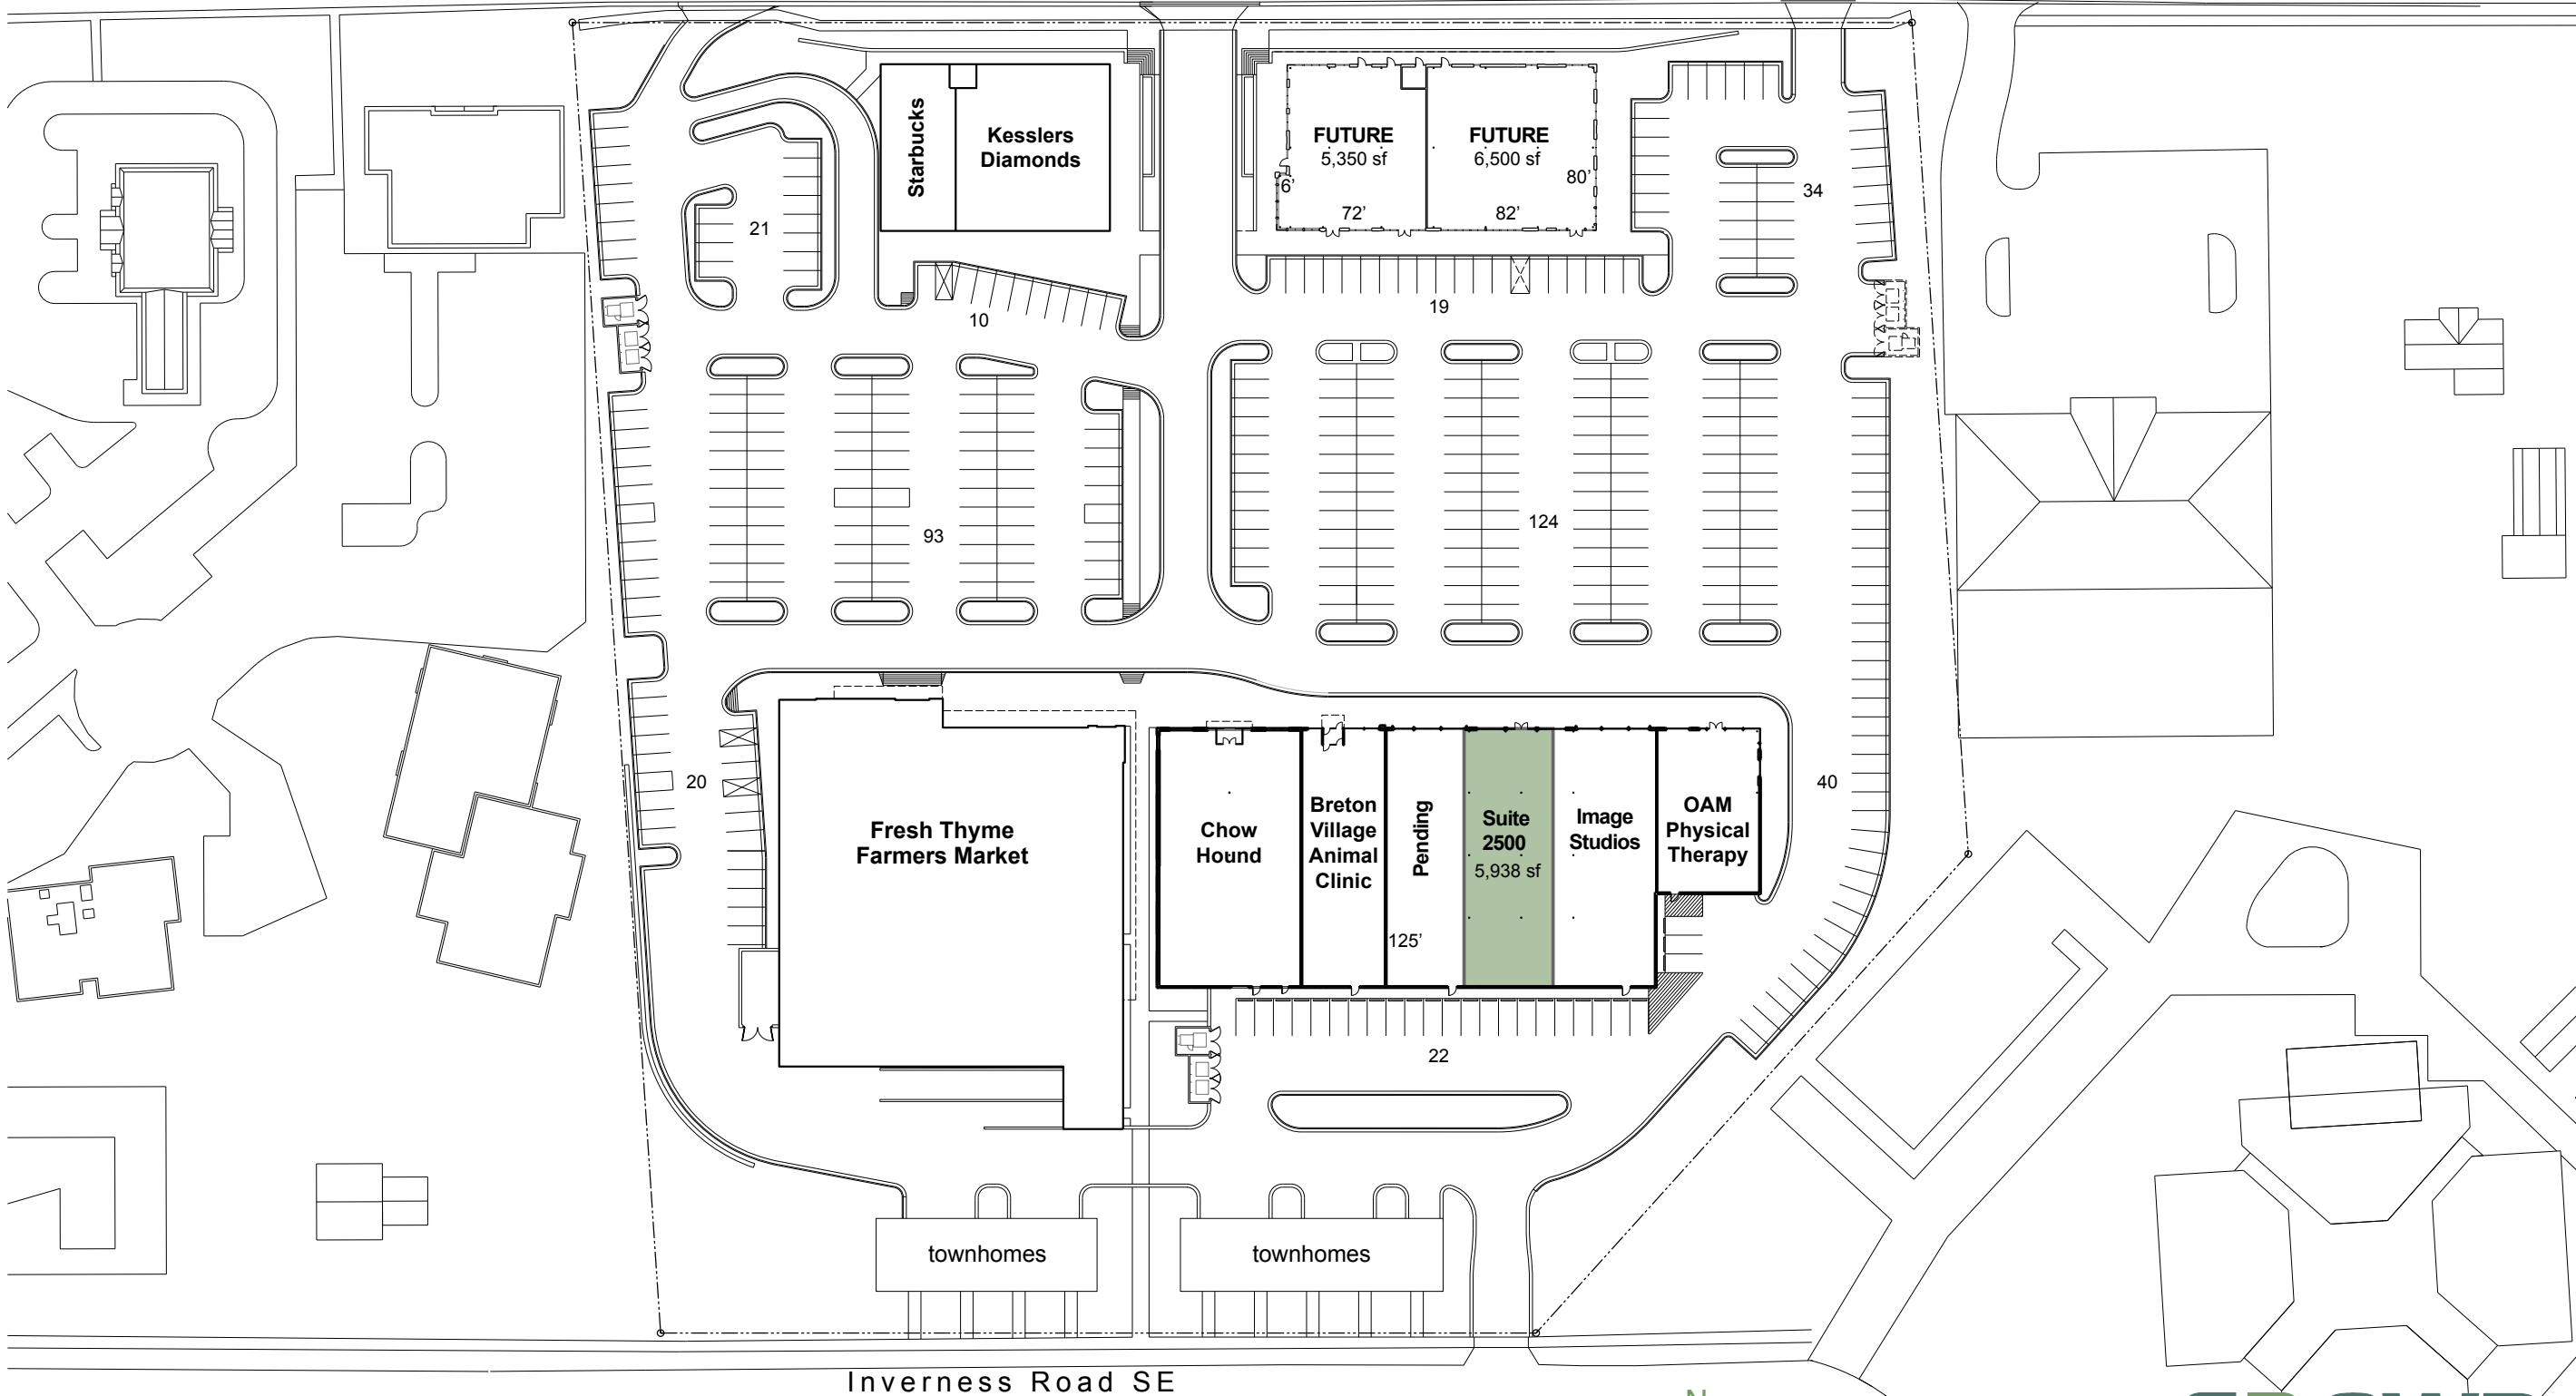

BRETON SOUTH VILLAGE SITE PLAN

2500 BRETON RD SE • GRAND RAPIDS, MI 49546

Burton Street SE

Inverness Road SE