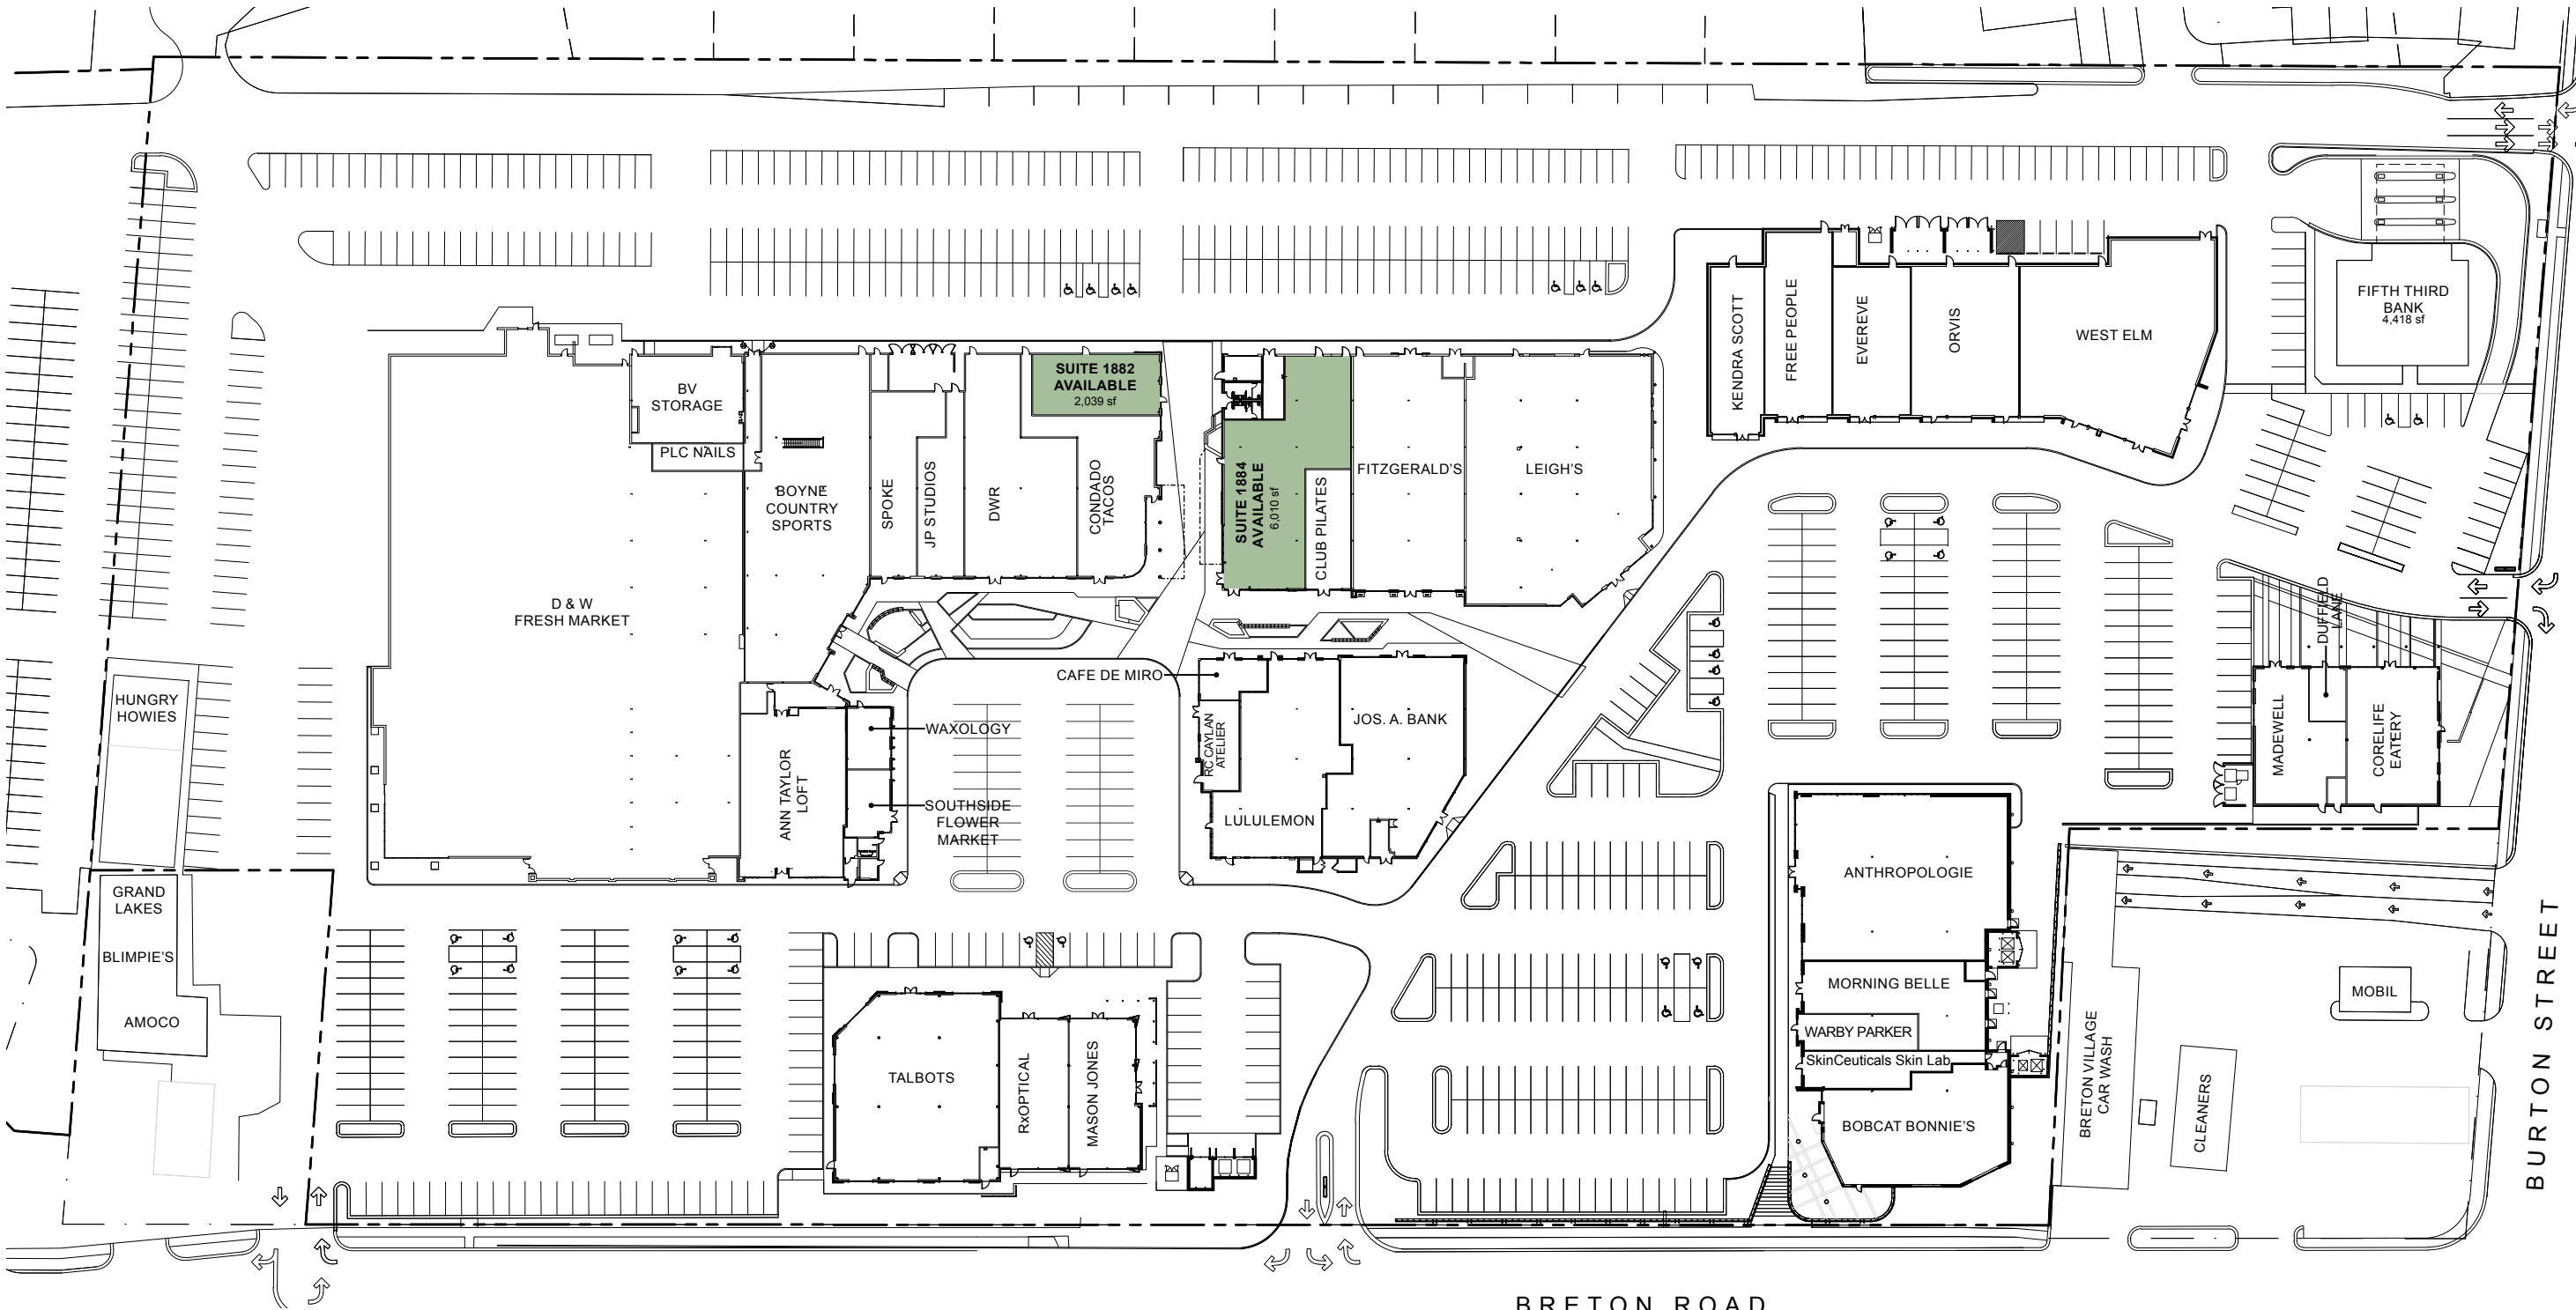

BRETON VILLAGE SITE PLAN

1830 BRETON RD SE • GRAND RAPIDS, MI 49506

info@cwdrealestate.com • 616-726-1700