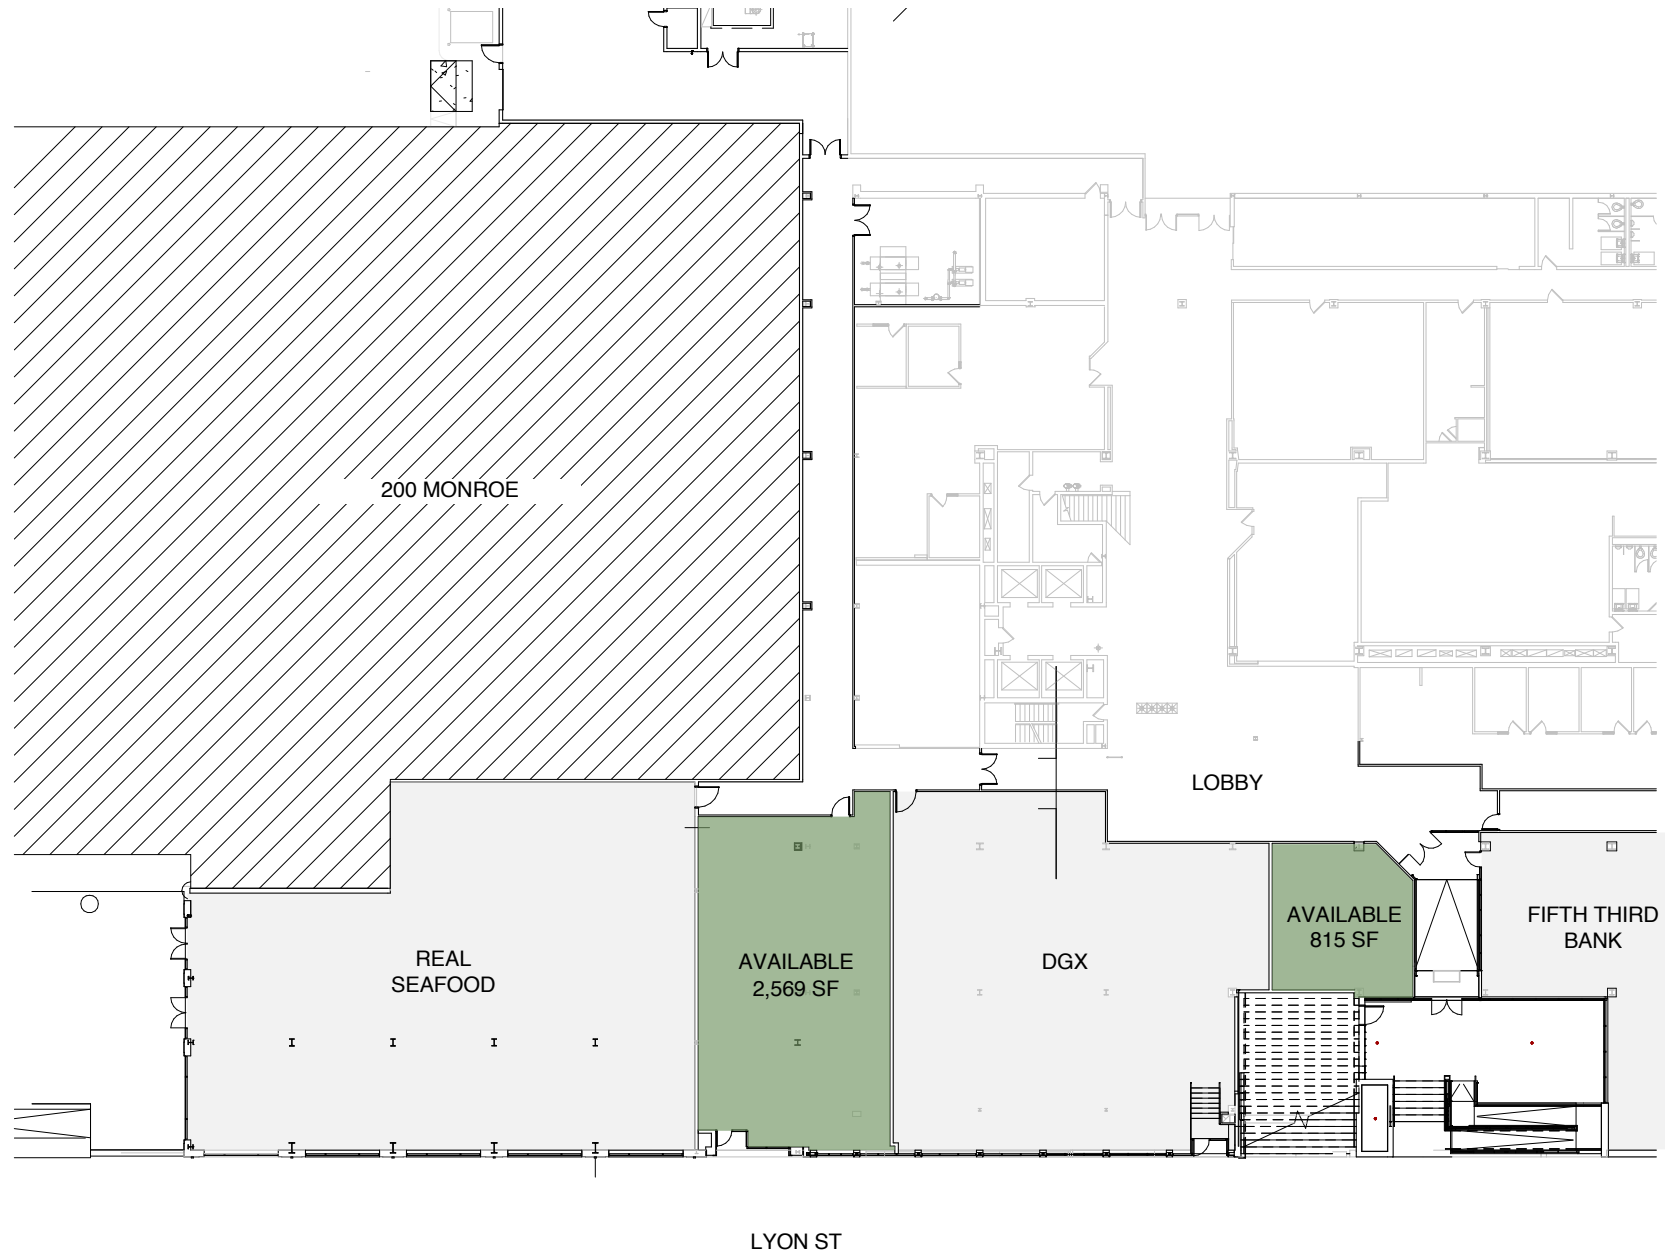

# 111 LYON RETAIL SITE PLAN

111 LYON ST NW • GRAND RAPIDS, MI 49503

## Availability:

|          |          |              |
|----------|----------|--------------|
| Retail 2 | 2,569 SF | \$27 per RSF |
| Retail 4 | 815 SF   | \$27 per RSF |