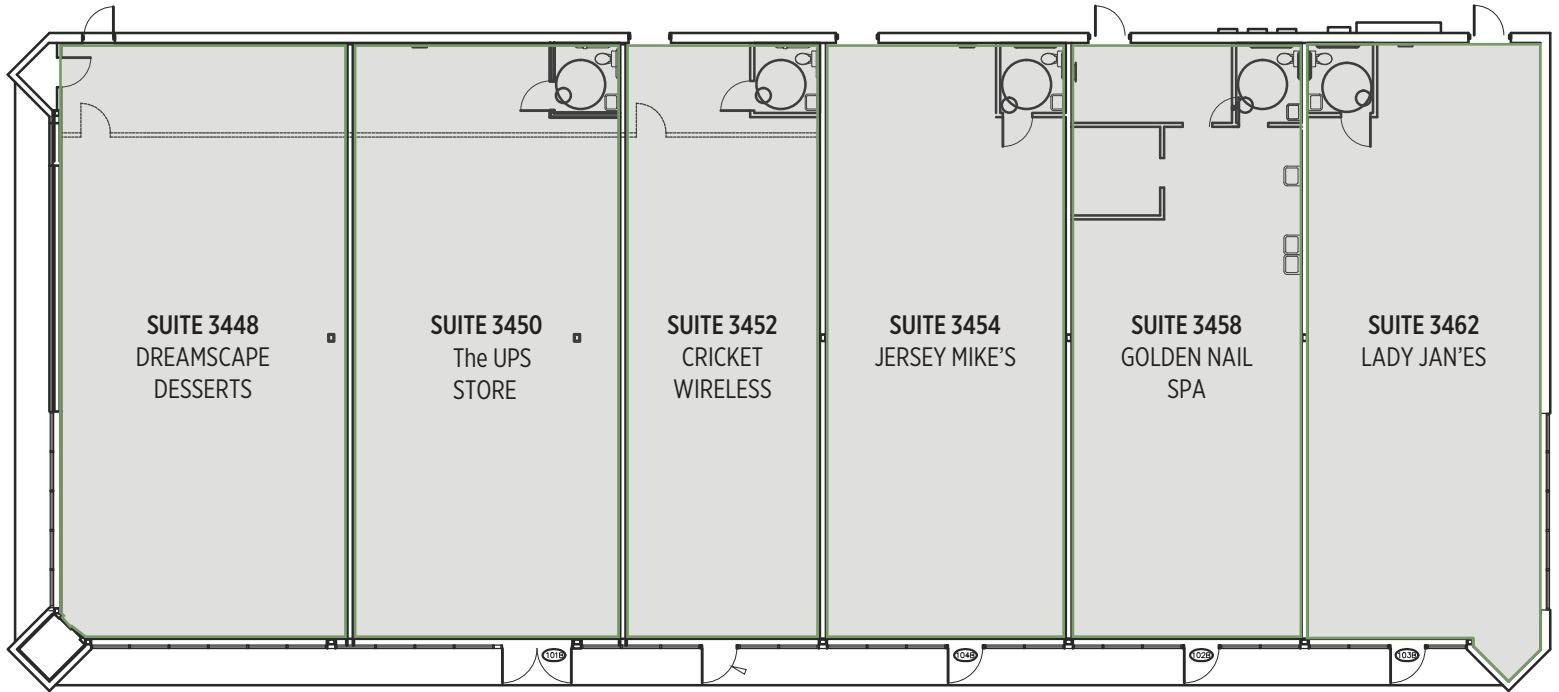

Alpine Center

3450 Alpine Ave NW

Availability:

3448	Leased
3450	Leased
3452	Leased

3454	Leased
3458	Leased
3462	Leased

All leases are **NNN**. Tenants are responsible for Pro Rata share of: real estate taxes, building insurance, and common area maintenance (CAM).