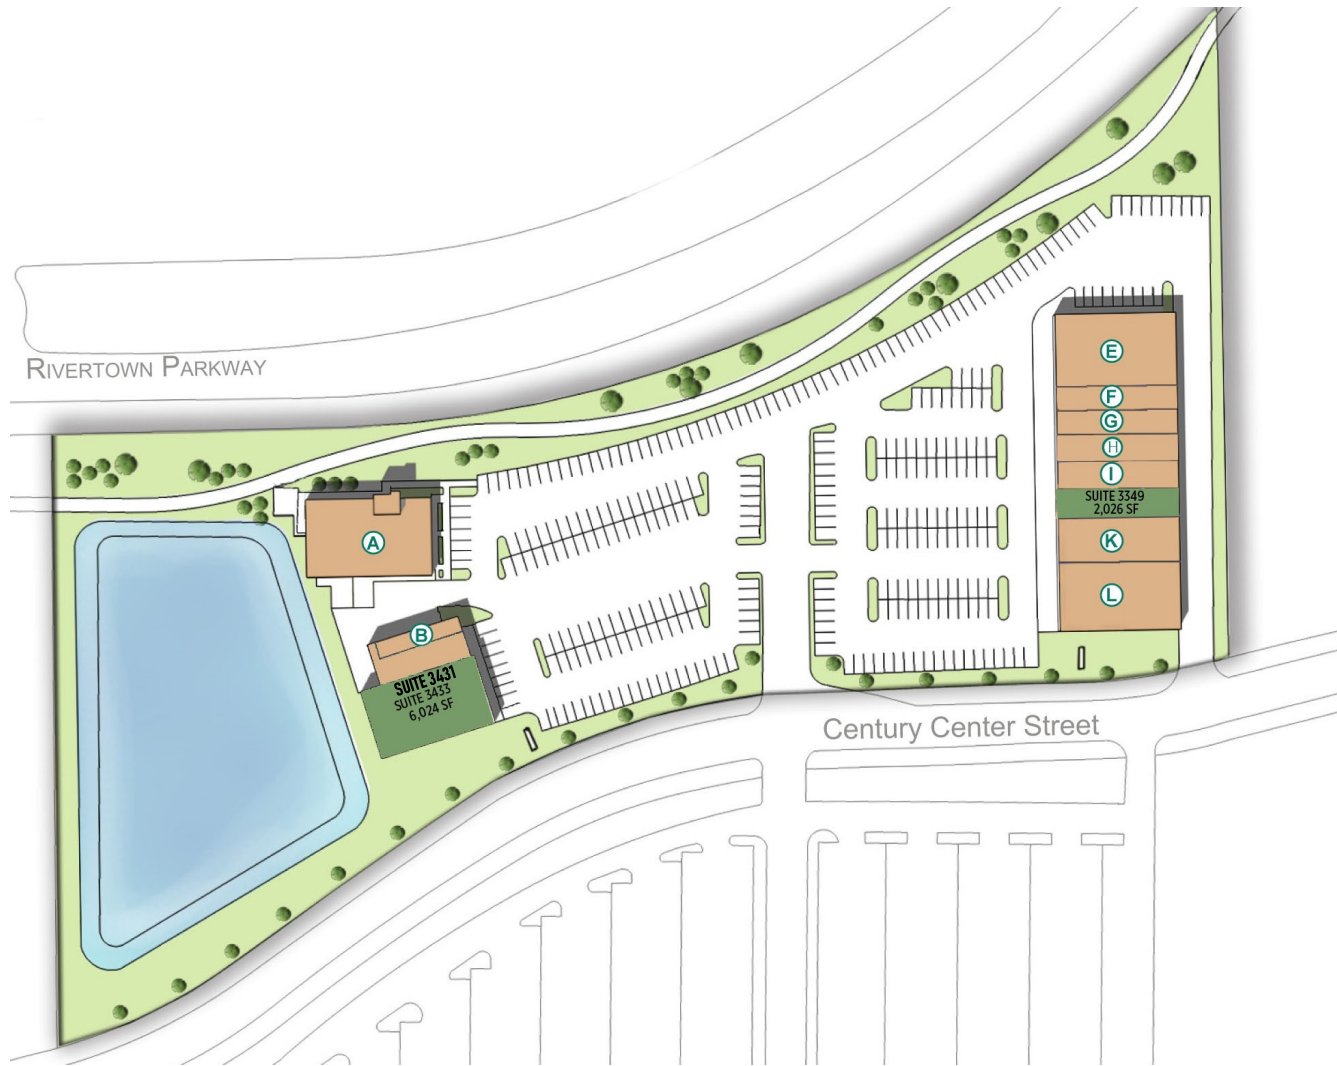

Rivertown Circle

3400 Rivertown | Site Plan

Suite	Rentable SF	Lease Rate	Monthly Rate	Lease Type
3349	2,026	\$22.00	\$3,714	NNN
3431	1,729	\$22.00	\$3,170	NNN