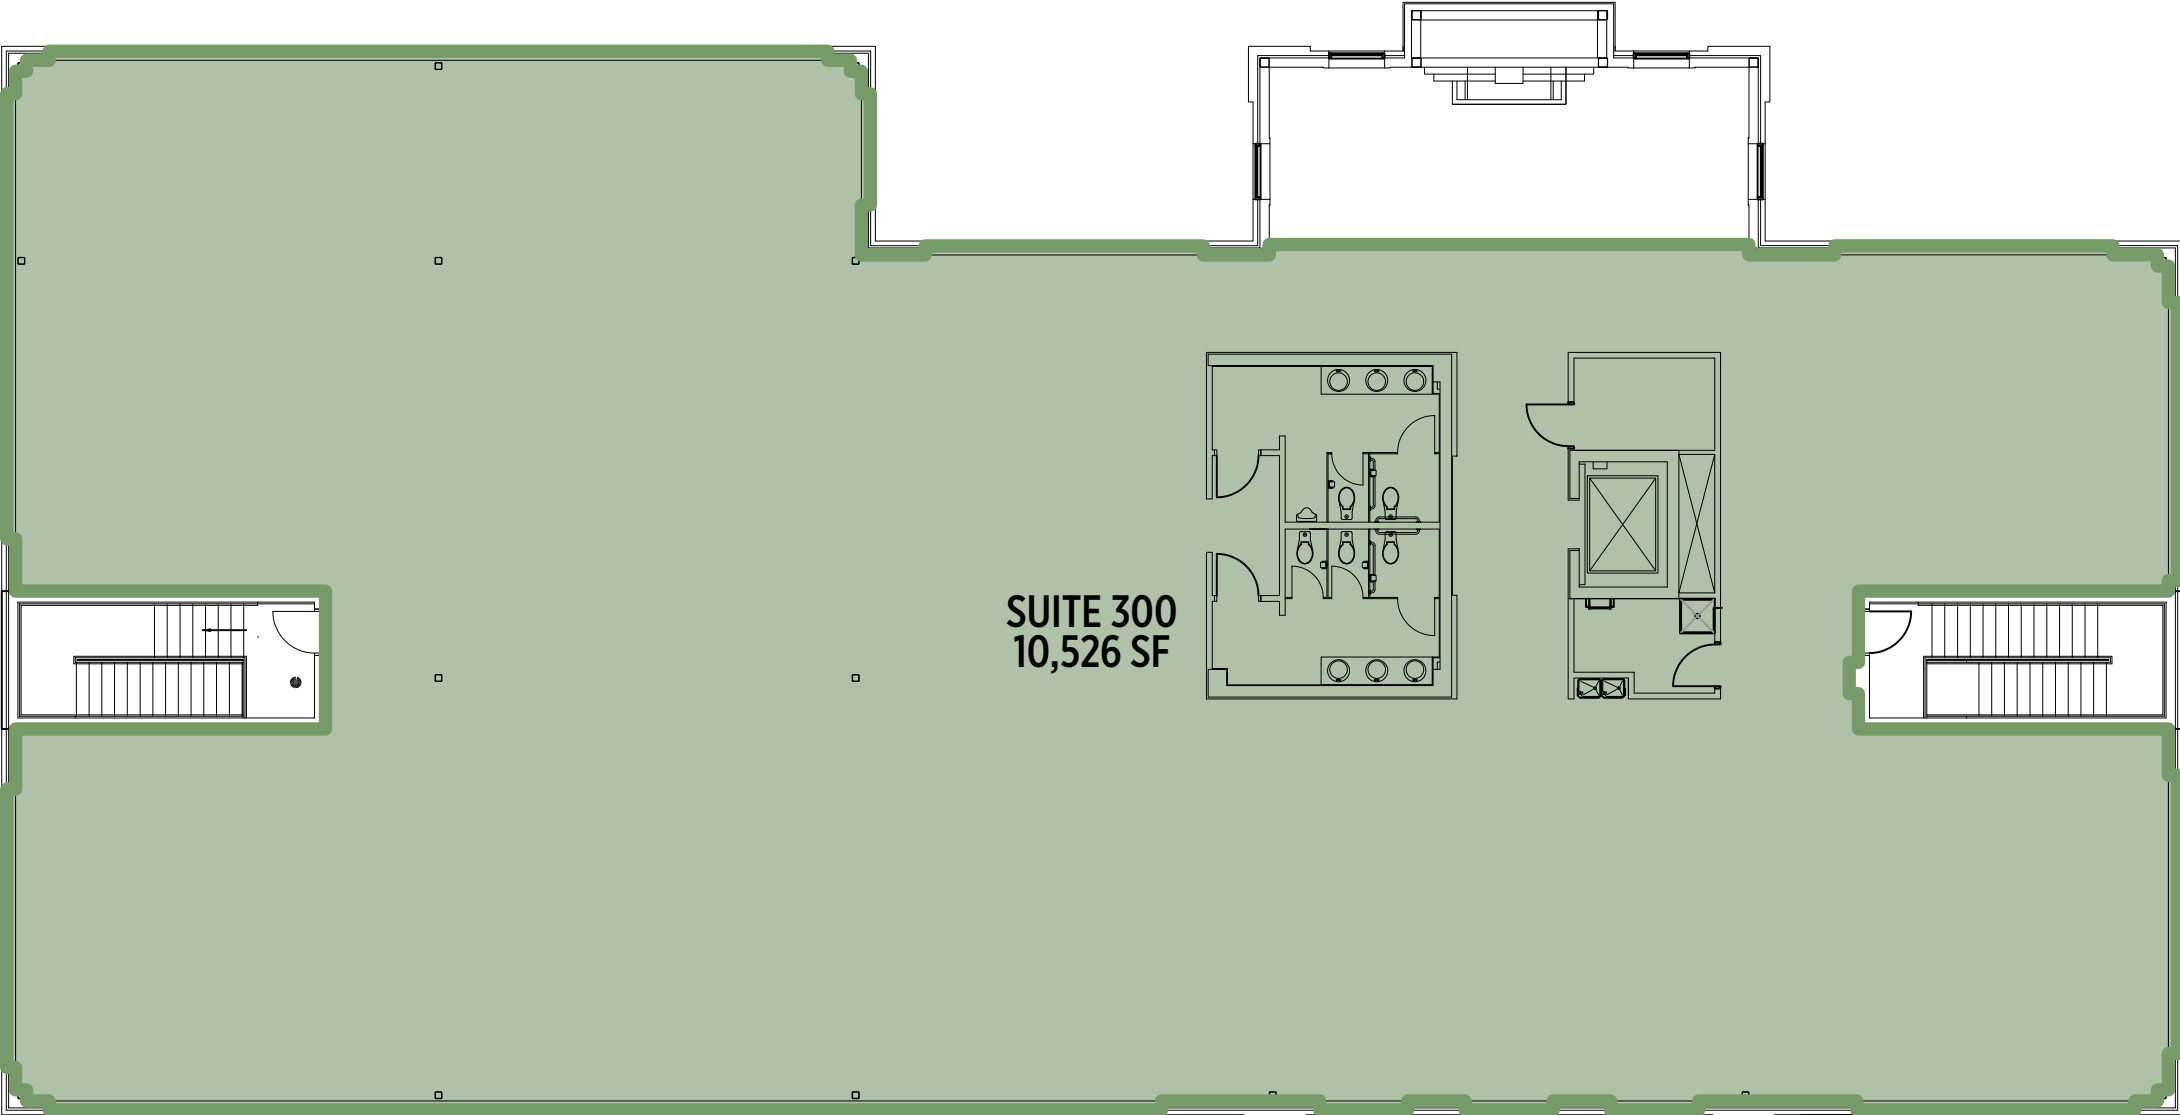

2ND FLOOR • 350 GREENRIDGE

318 RIVER RIDGE DR NW • Walker, MI 49544

SUITE 300
10,526 SF

SUITE 300: 10,526 SF \$16.50 / SF NNN \$14,473 / month