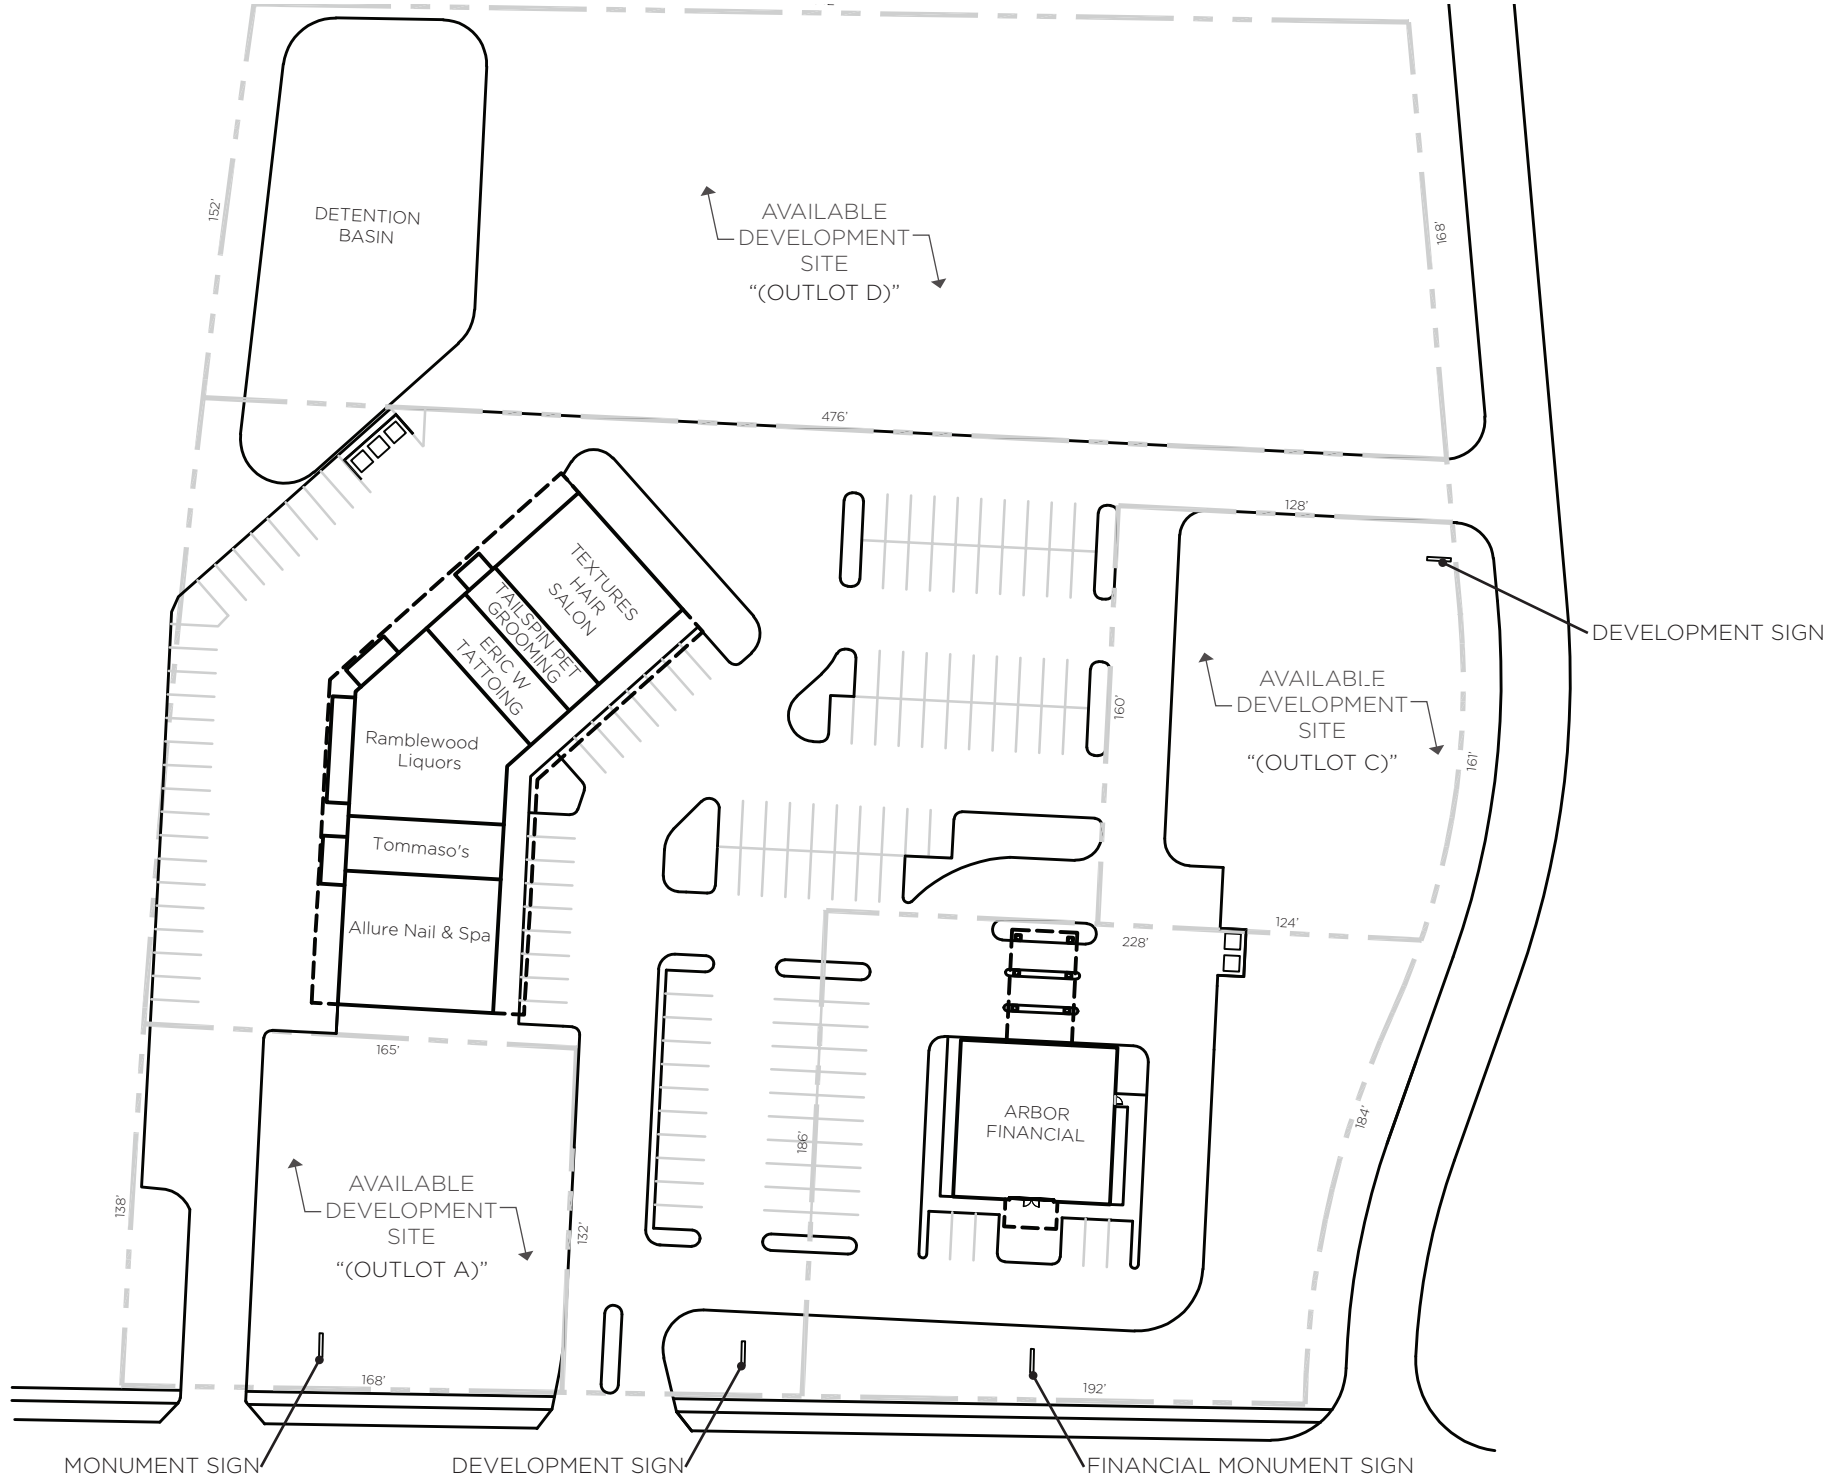

RAMBLEWOOD SITE PLAN

2757 44TH ST SW • WYOMING, MI 49519

info@cwdrealestate.com • 616-726-1700