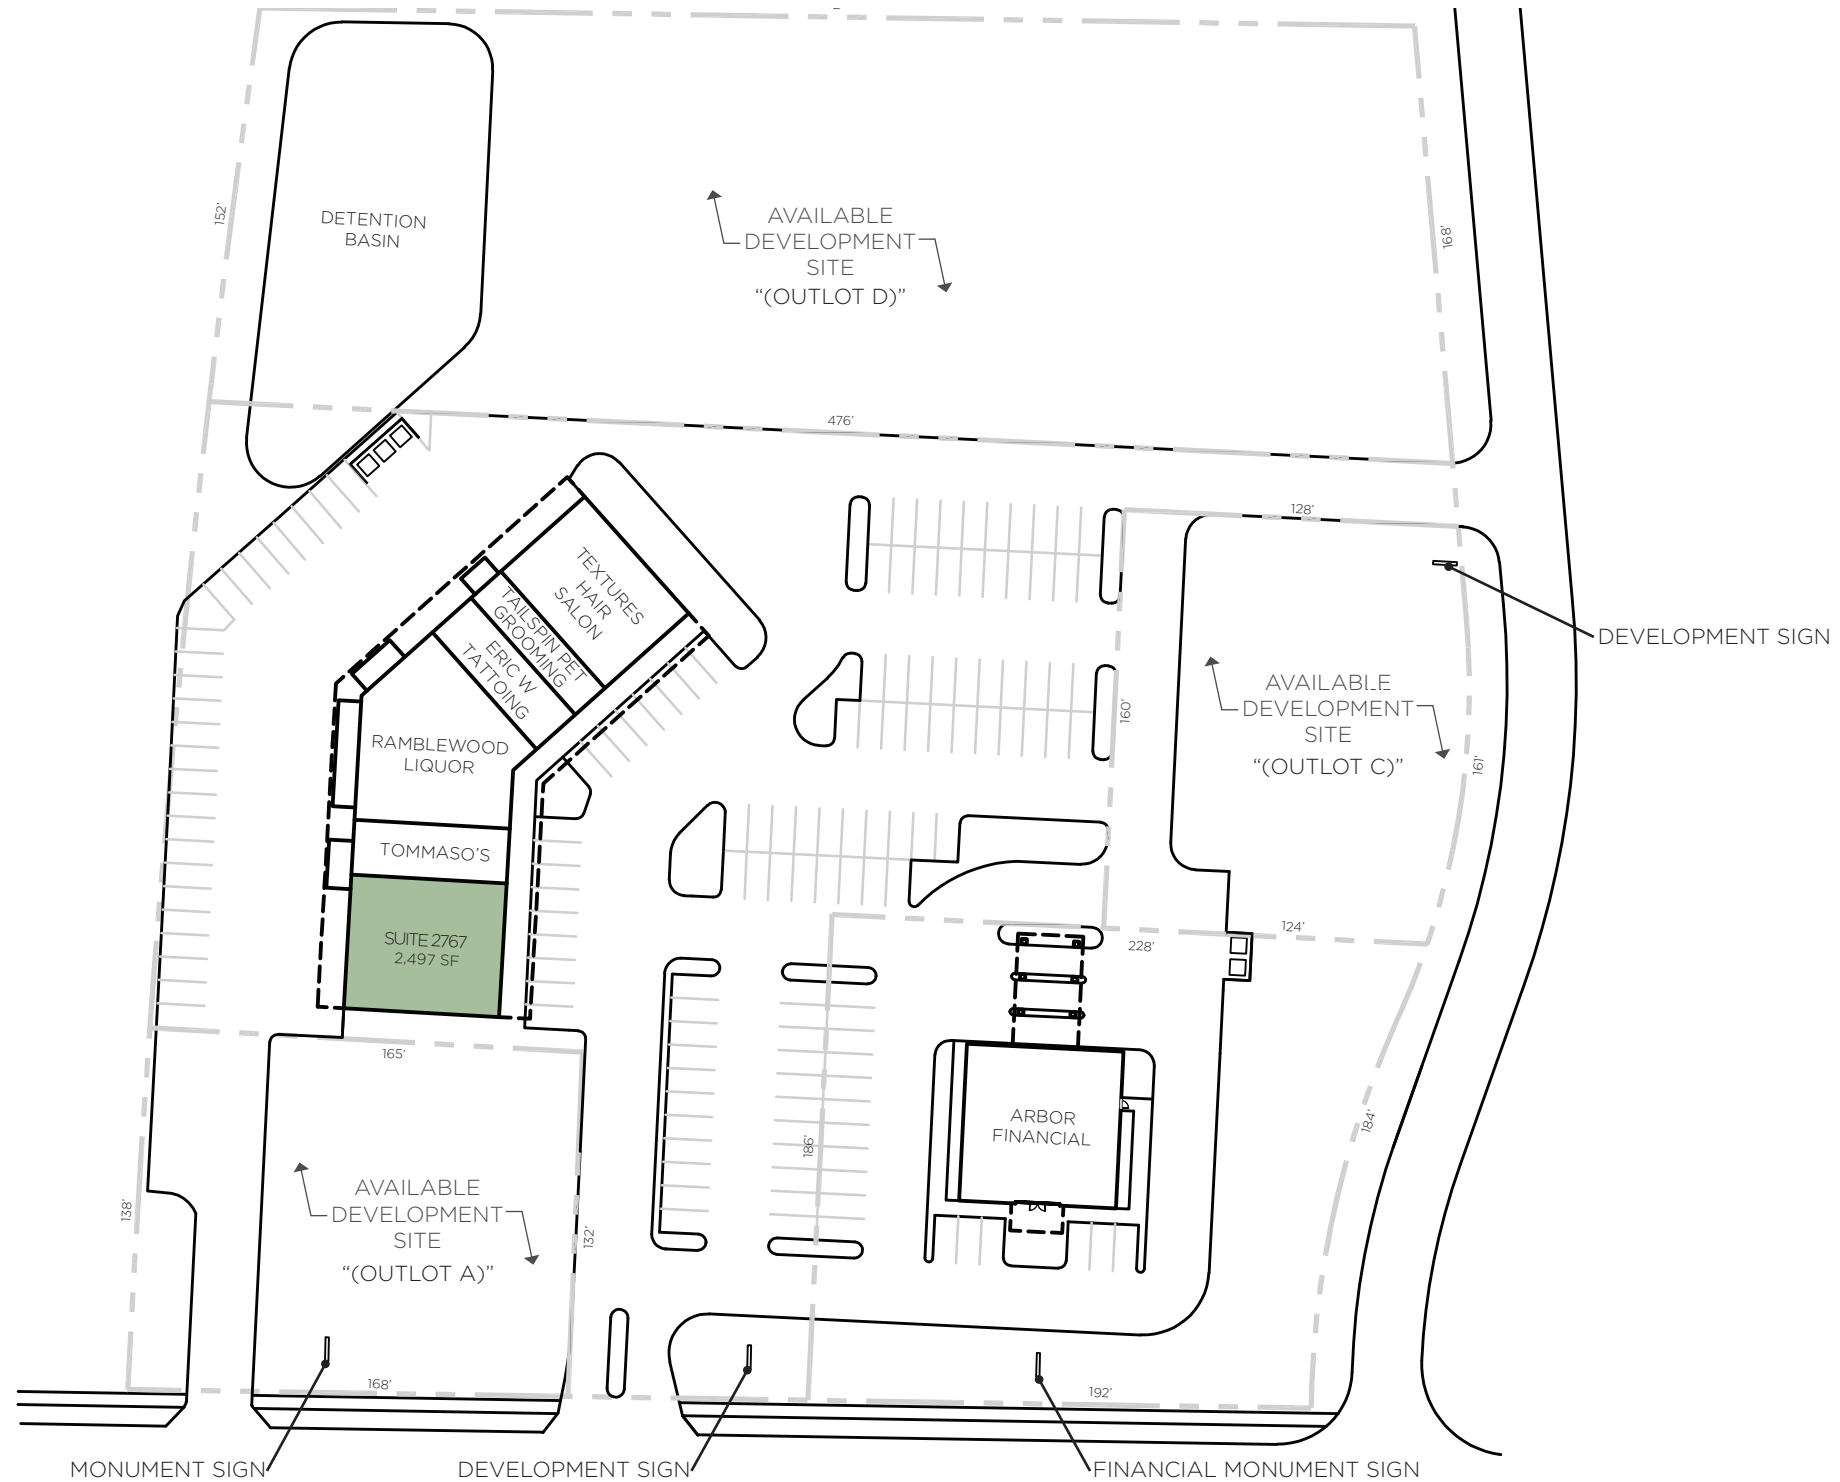

RAMBLEWOOD SITE PLAN

2757 44TH ST SW • WYOMING, MI 49519

info@cwdrealestate.com • 616-726-1700