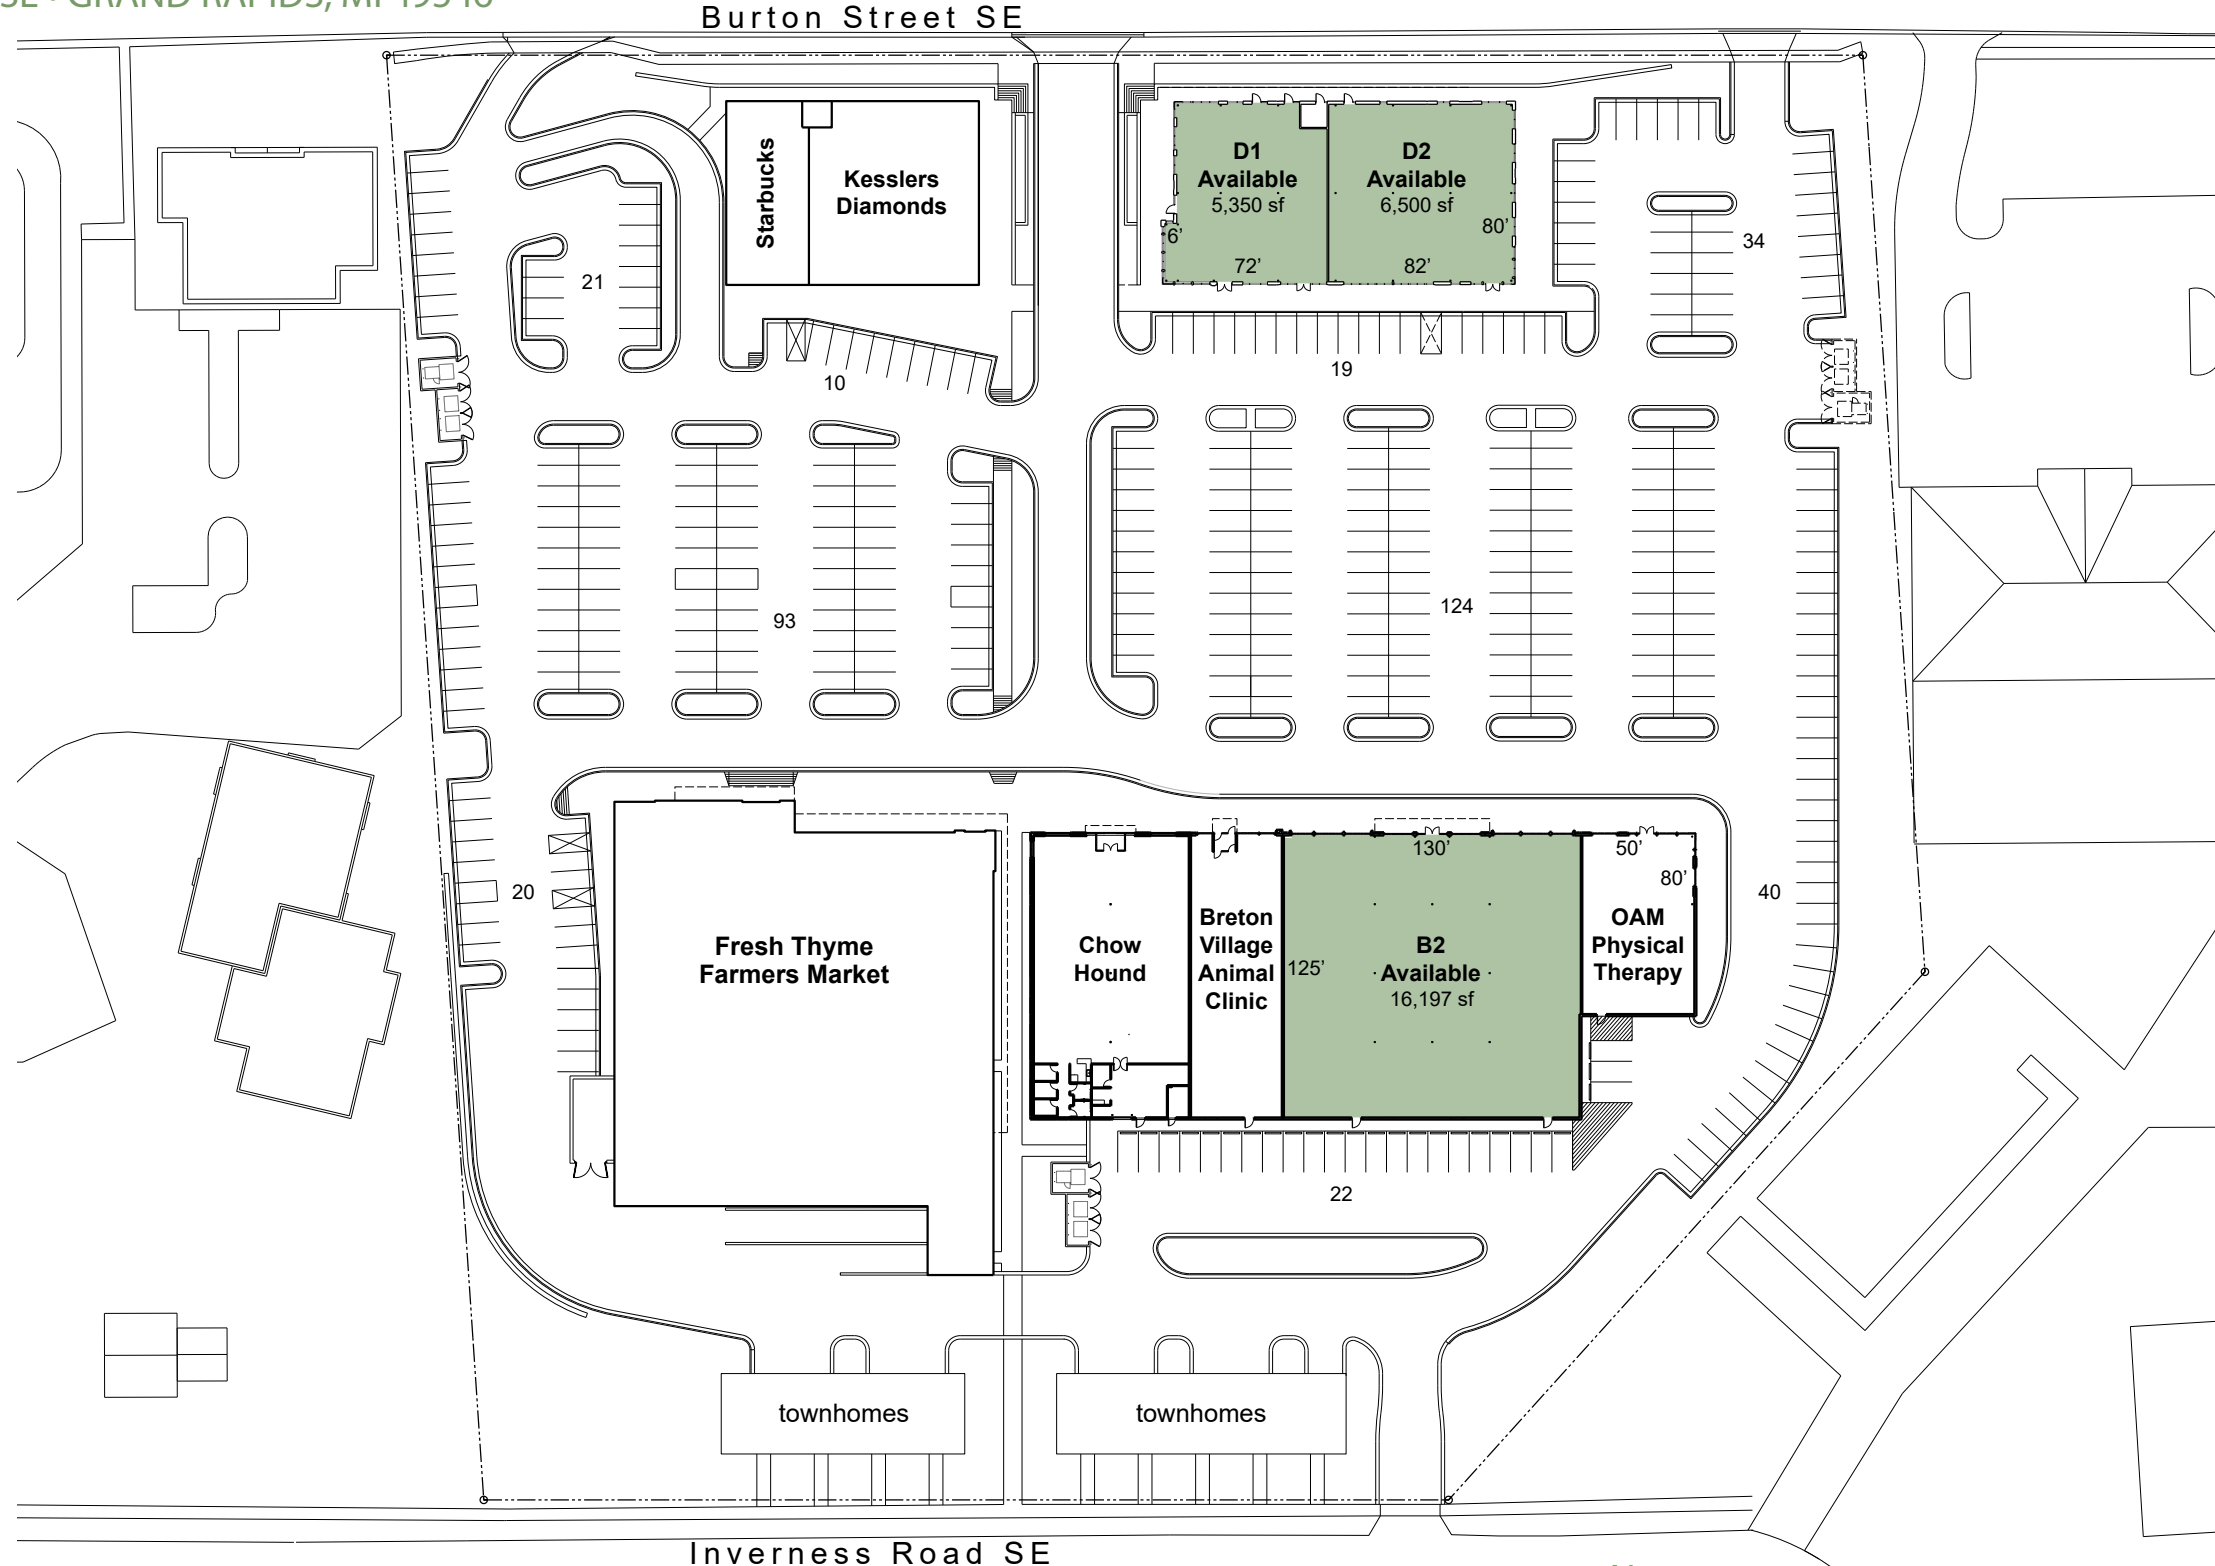

# BRETON SOUTH VILLAGE SITE PLAN

2500 BRETON RD SE • GRAND RAPIDS, MI 49546

info@cwdsrealstate.com • 616-726-1700