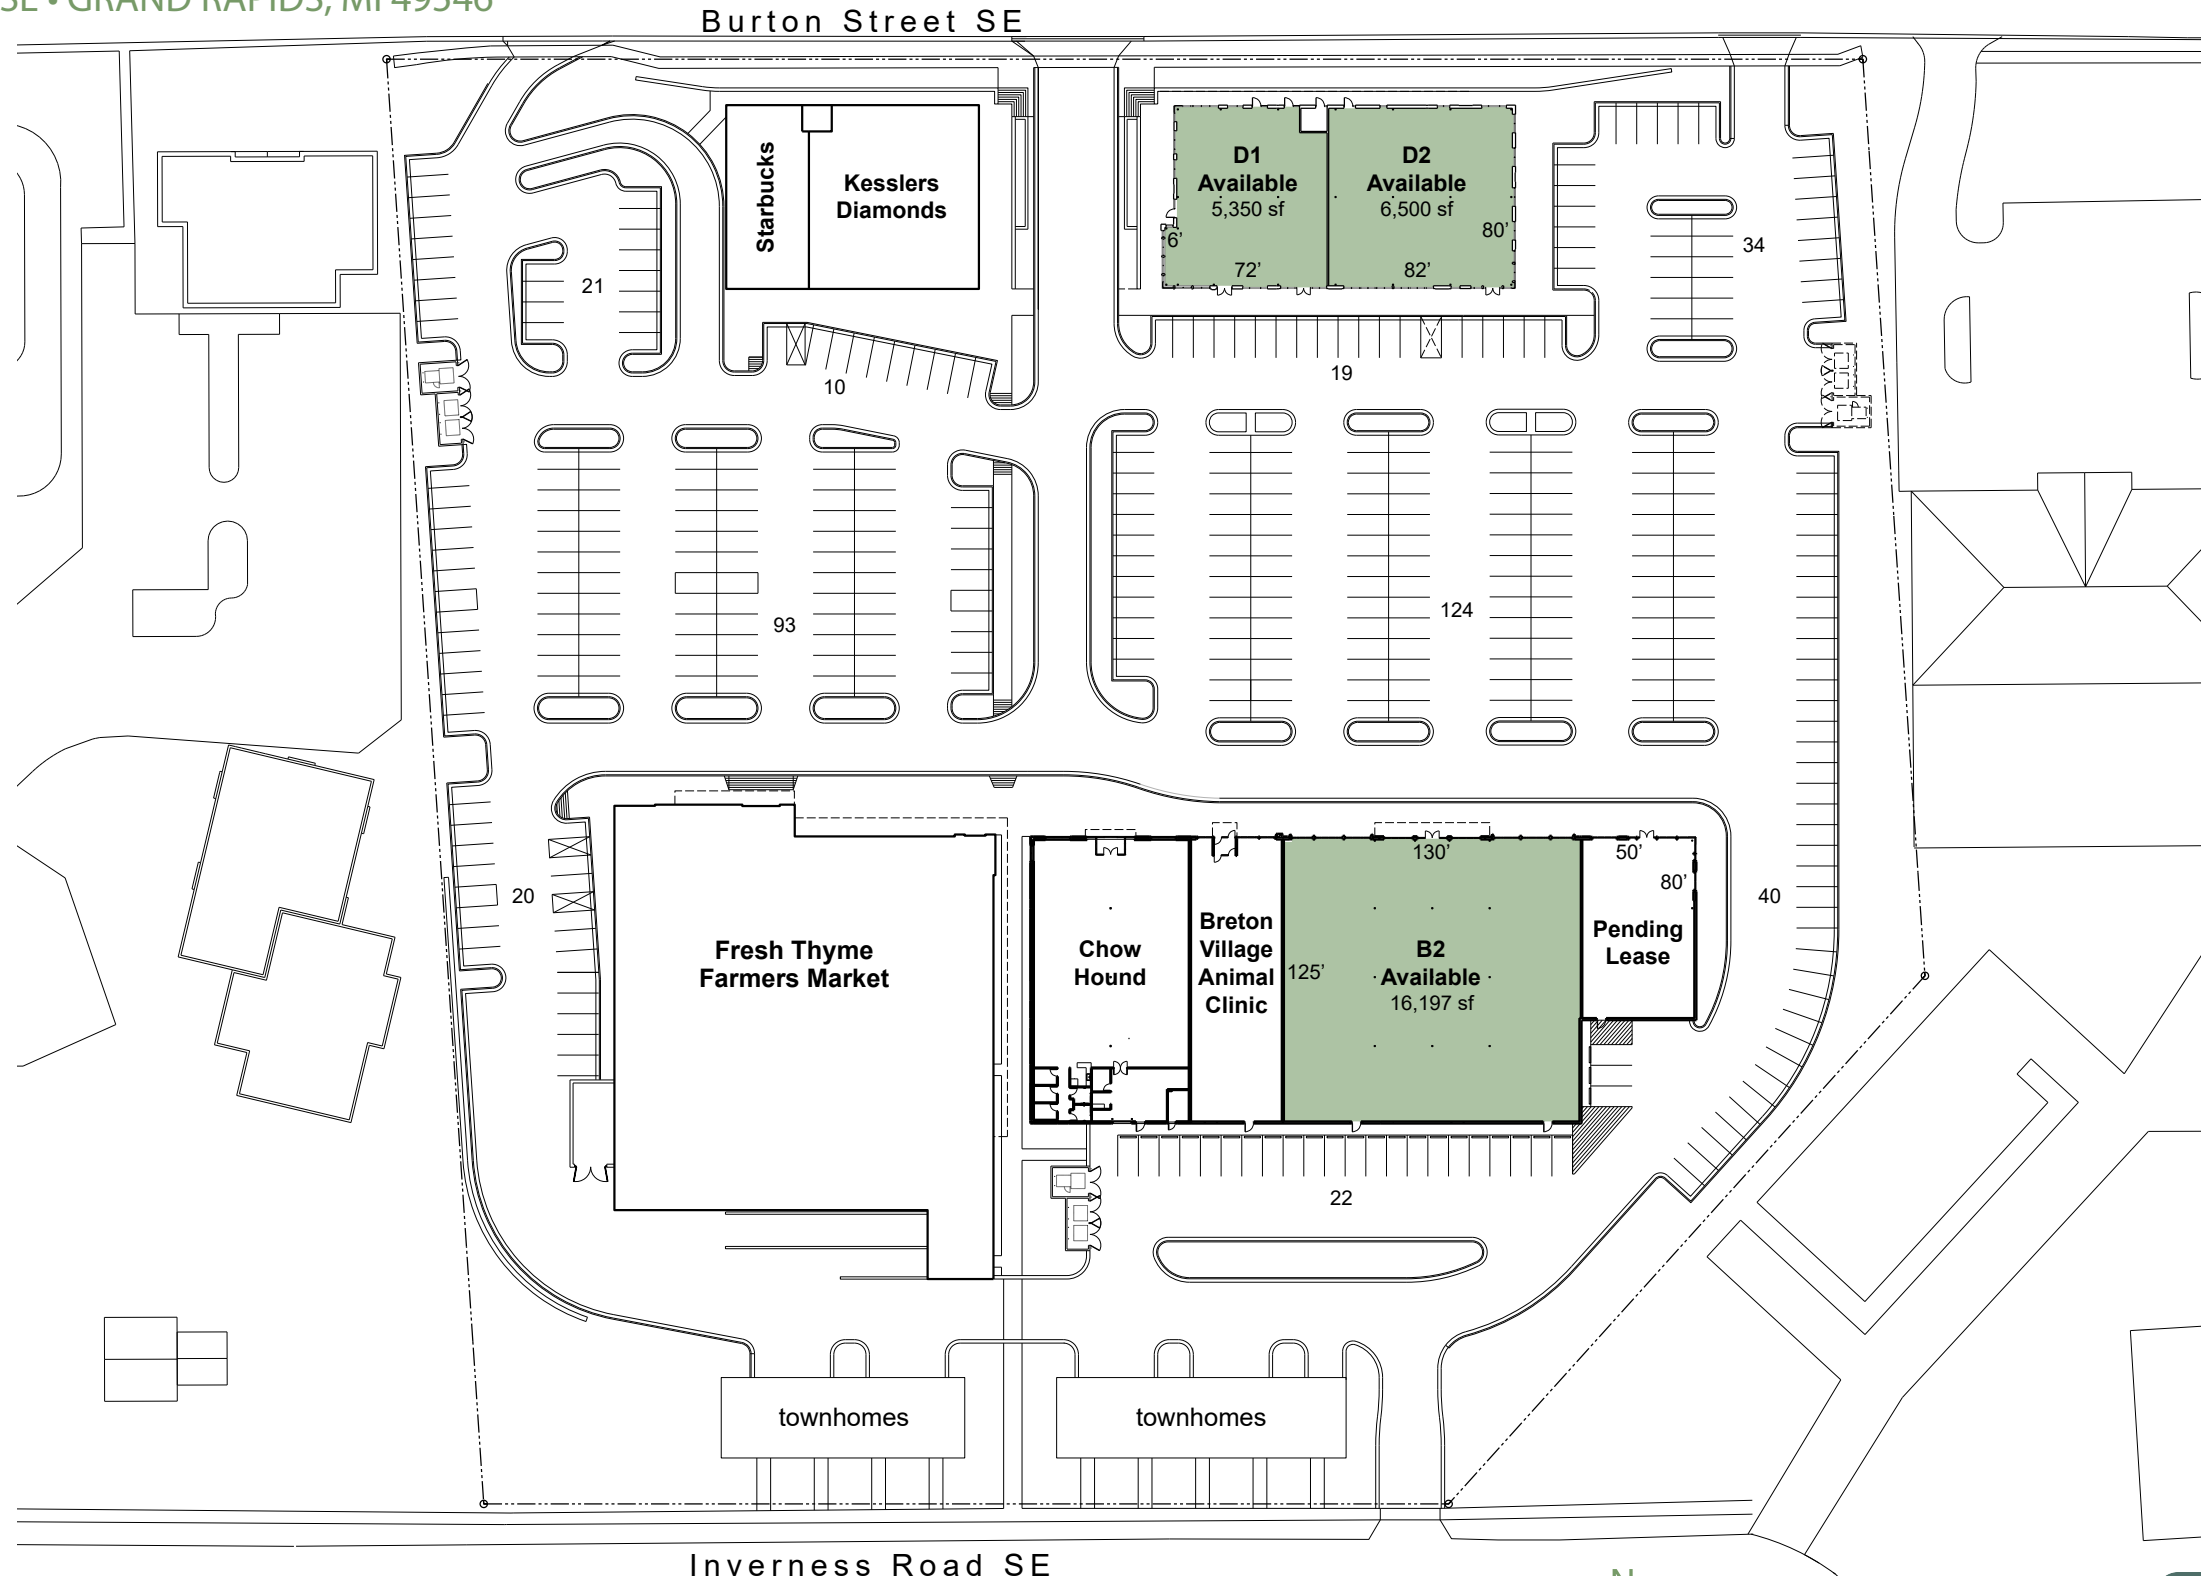

BRETON SOUTH VILLAGE SITE PLAN

2500 BRETON RD SE • GRAND RAPIDS, MI 49546

info@cwdrealestate.com • 616-726-1700