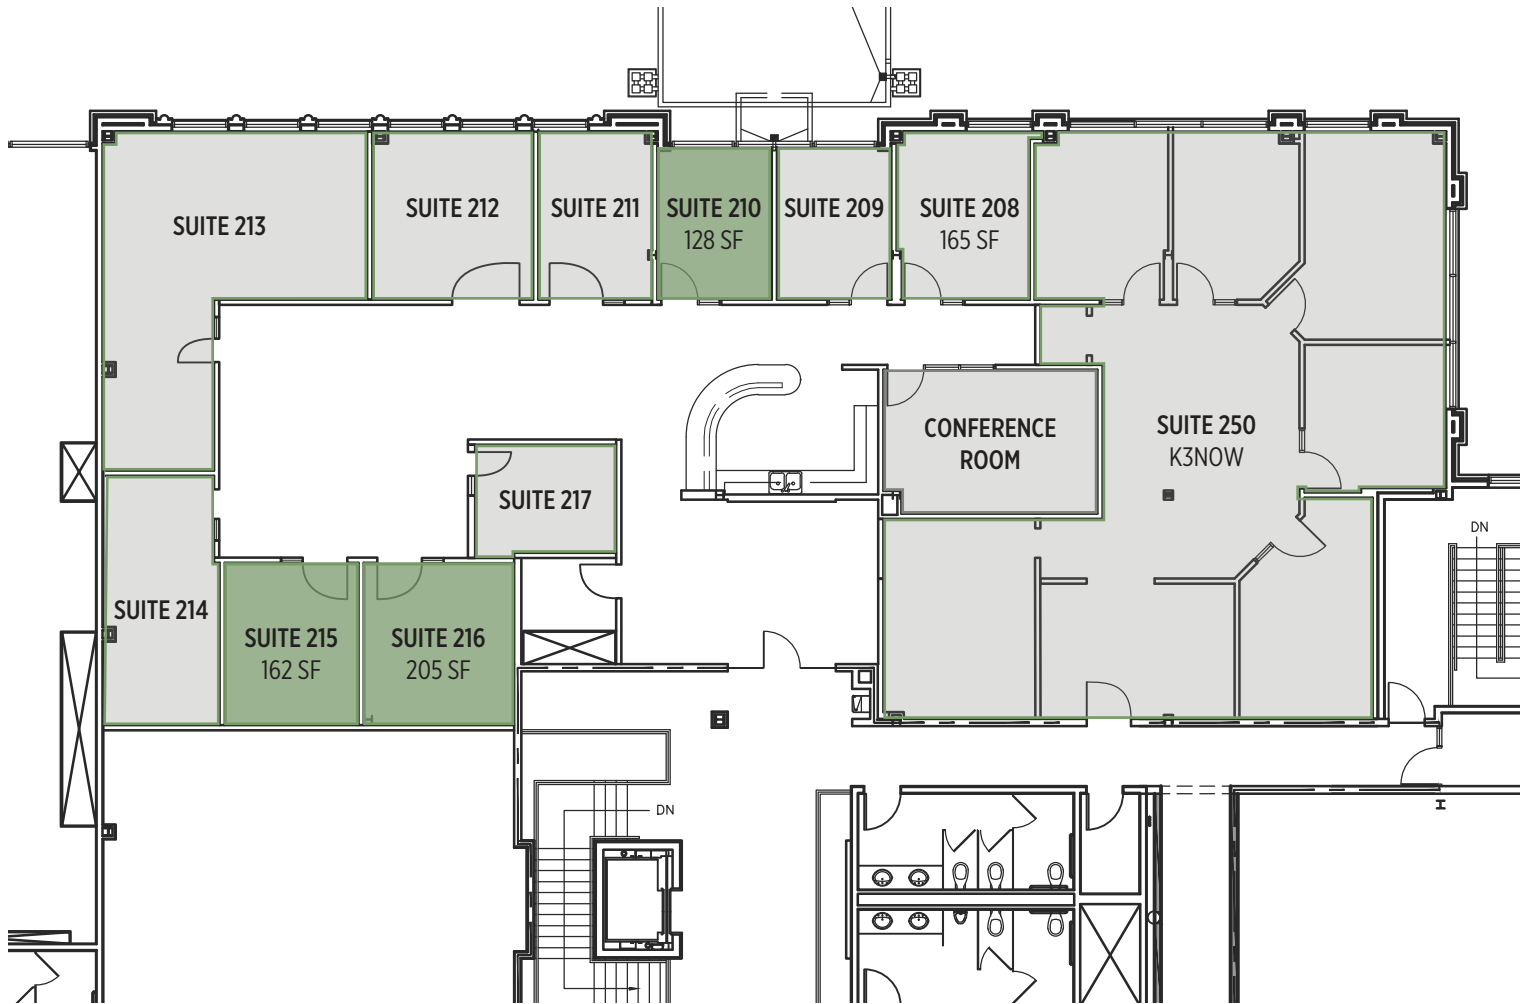

2nd Floor

2249 Wealthy St SE • Gaslight Village

Executive Suites:

208	Leased	
209	Leased	
210	128 SF	\$900
211	Leased	
212	Leased	

213	Leased	
214	Leased	
215	162 SF	\$750
216	205 SF	\$800
217	Leased	

Executive Suite leases are **gross leases**.
Utilities are included in the lease.