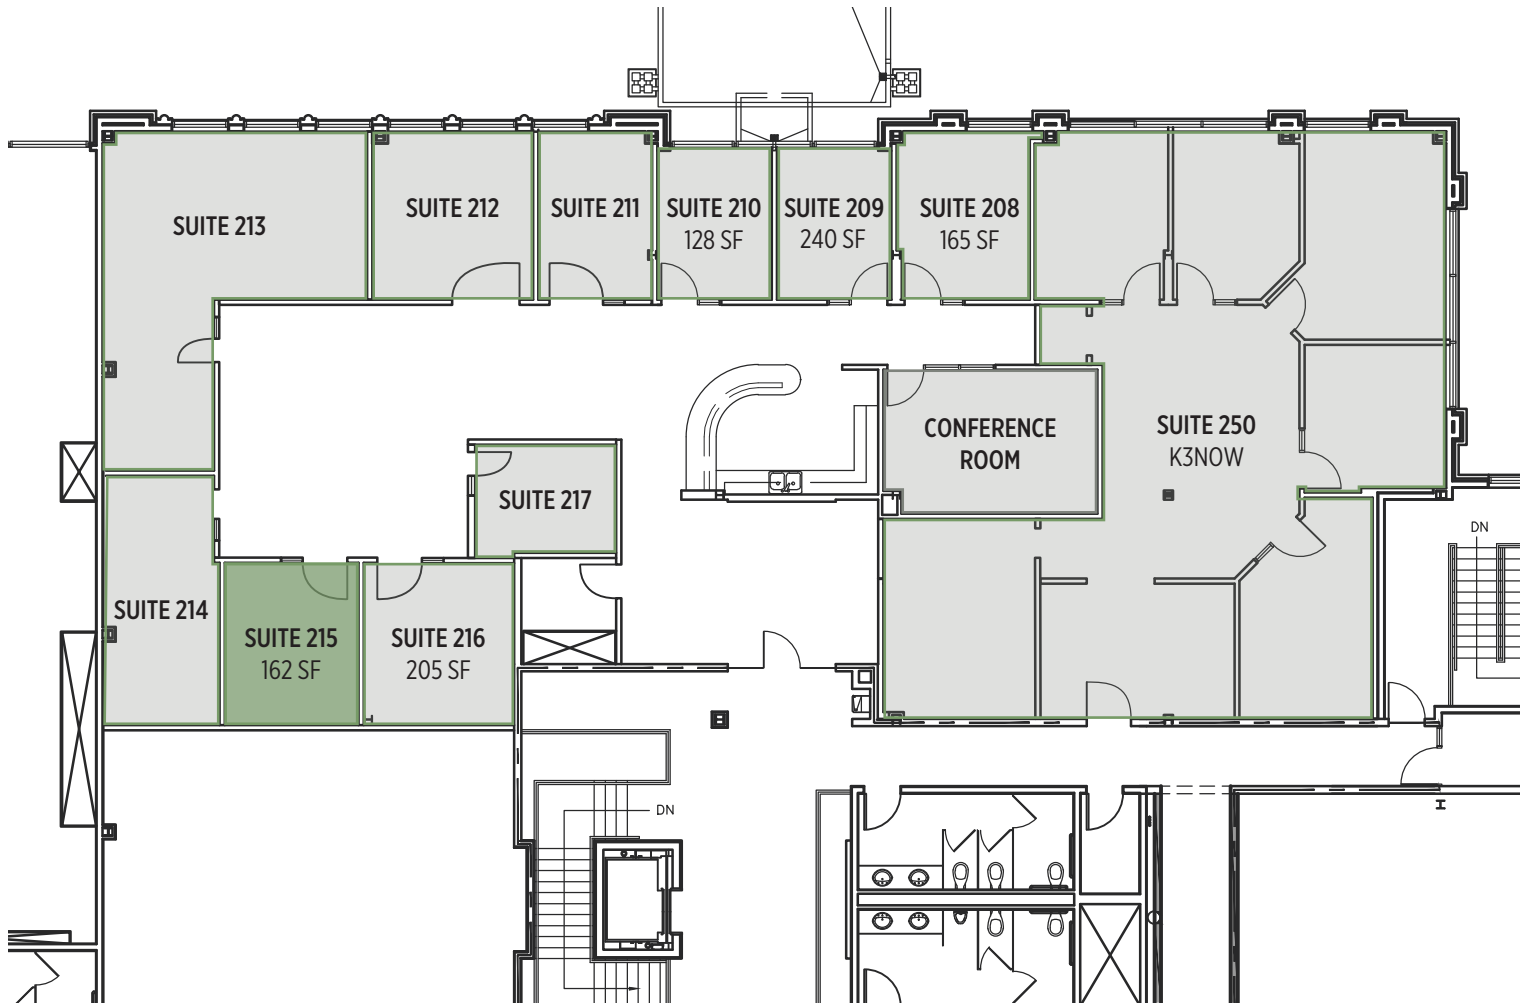

# 2nd Floor

2249 Wealthy St SE • Gaslight Village

## Executive Suites:

208	Leased
209	Leased
210	Leased
211	Leased
212	Leased

213	Leased	
214	Leased	
215	162 SF	\$800
216	Leased	
217	Leased	

Executive Suite leases are **gross leases**.  
Utilities are included in the lease.