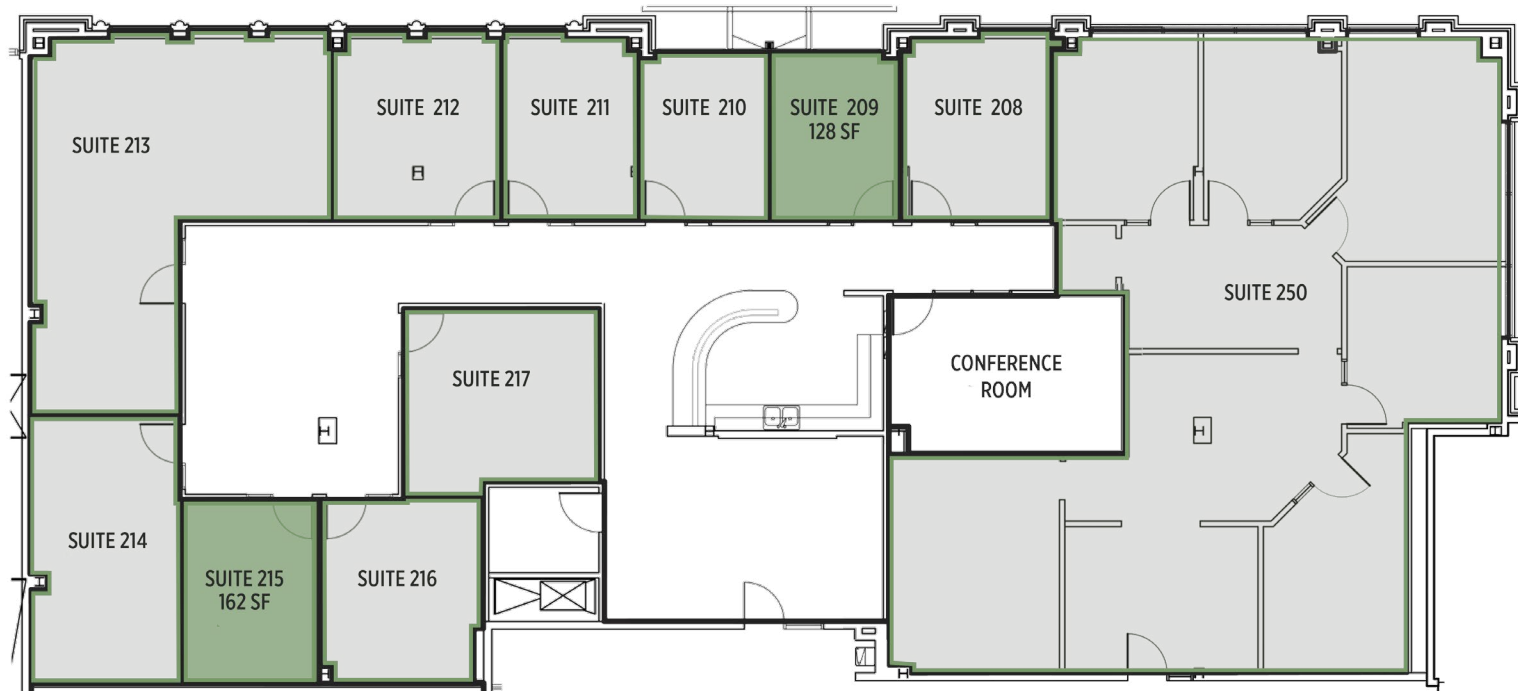

# 2249 WEALTHY ST SE • EXECUTIVE SUITES • GASLIGHT VILLAGE

Executive Suite leases are **gross leases**. Utilities are included in the lease.

<b>SUITE 208:</b>	<b>SUITE 209:</b>	<b>SUITE 210:</b>	<b>SUITE 211:</b>	<b>SUITE 212:</b>	<b>SUITE 213:</b>	<b>SUITE 214:</b>	<b>SUITE 215:</b>	<b>SUITE 216:</b>	<b>SUITE 217:</b>
LEASED	128 SF \$900	LEASED	LEASED	LEASED	LEASED	LEASED	162 SF \$700	LEASED	LEASED

**2249 WEALTHY's** Executive Suites located on the second floor offer provide personal office suites for entrepreneurs, startups, and growing businesses. Executive Suites come equipped with a shared kitchenette, conference room, and utilities included.