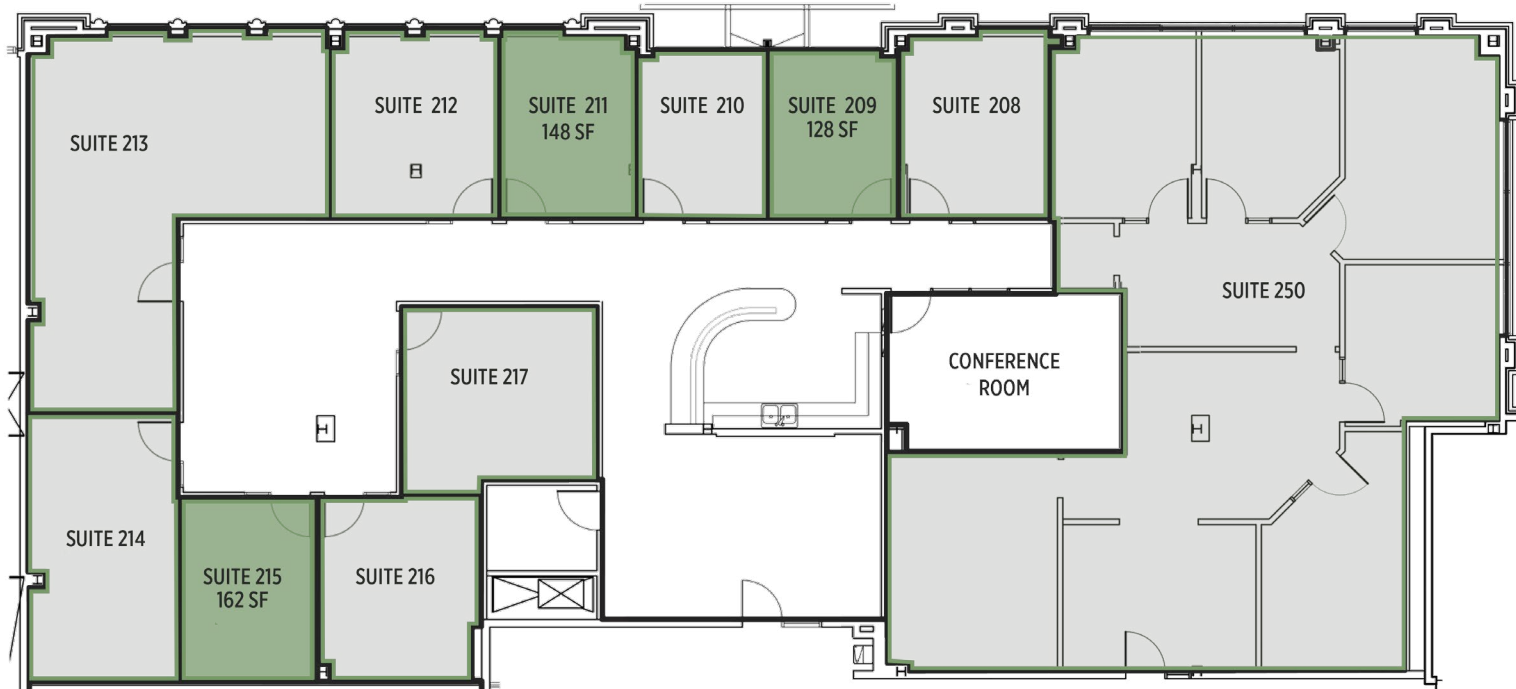

# 2249 WEALTHY ST SE • EXECUTIVE SUITES • GASLIGHT VILLAGE

Executive Suite leases are **gross leases**. Utilities are included in the lease.

<b>SUITE 208:</b>	<b>SUITE 209:</b>	<b>SUITE 210:</b>	<b>SUITE 211:</b>	<b>SUITE 212:</b>	<b>SUITE 213:</b>	<b>SUITE 214:</b>	<b>SUITE 215:</b>	<b>SUITE 216:</b>	<b>SUITE 217:</b>
LEASED	128 SF	LEASED	148 SF	LEASED	LEASED	LEASED	162 SF	LEASED	LEASED
	\$900		\$900				\$700		

**2249 WEALTHY's** Executive Suites located on the second floor offer provide personal office suites for entrepreneurs, startups, and growing businesses. Executive Suites come equipped with a shared kitchenette, conference room, and utilities included.