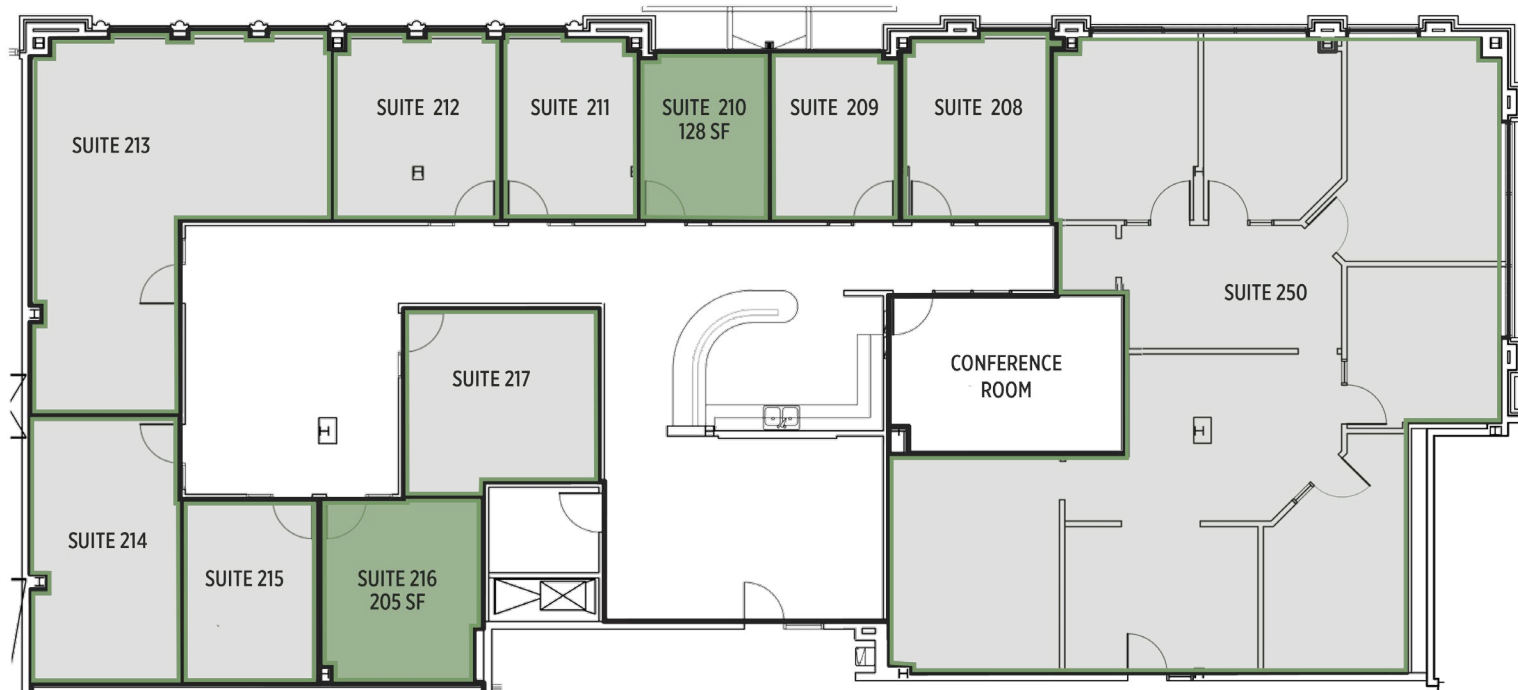

2249 WEALTHY ST SE • EXECUTIVE SUITES • GASLIGHT VILLAGE

Executive Suite leases are **gross leases**. Utilities are included in the lease.

SUITE 208:	SUITE 209:	SUITE 210:	SUITE 211:	SUITE 212:	SUITE 213:	SUITE 214:	SUITE 215:	SUITE 216:	SUITE 217:
LEASED	LEASED	128 SF	LEASED	LEASED	LEASED	LEASED	LEASED	205 SF	LEASED
		\$900						\$800	

2249 WEALTHY's Executive Suites located on the second floor offer provide personal office suites for entrepreneurs, startups, and growing businesses. Executive Suites come equipped with a shared kitchenette, conference room, and utilities included.