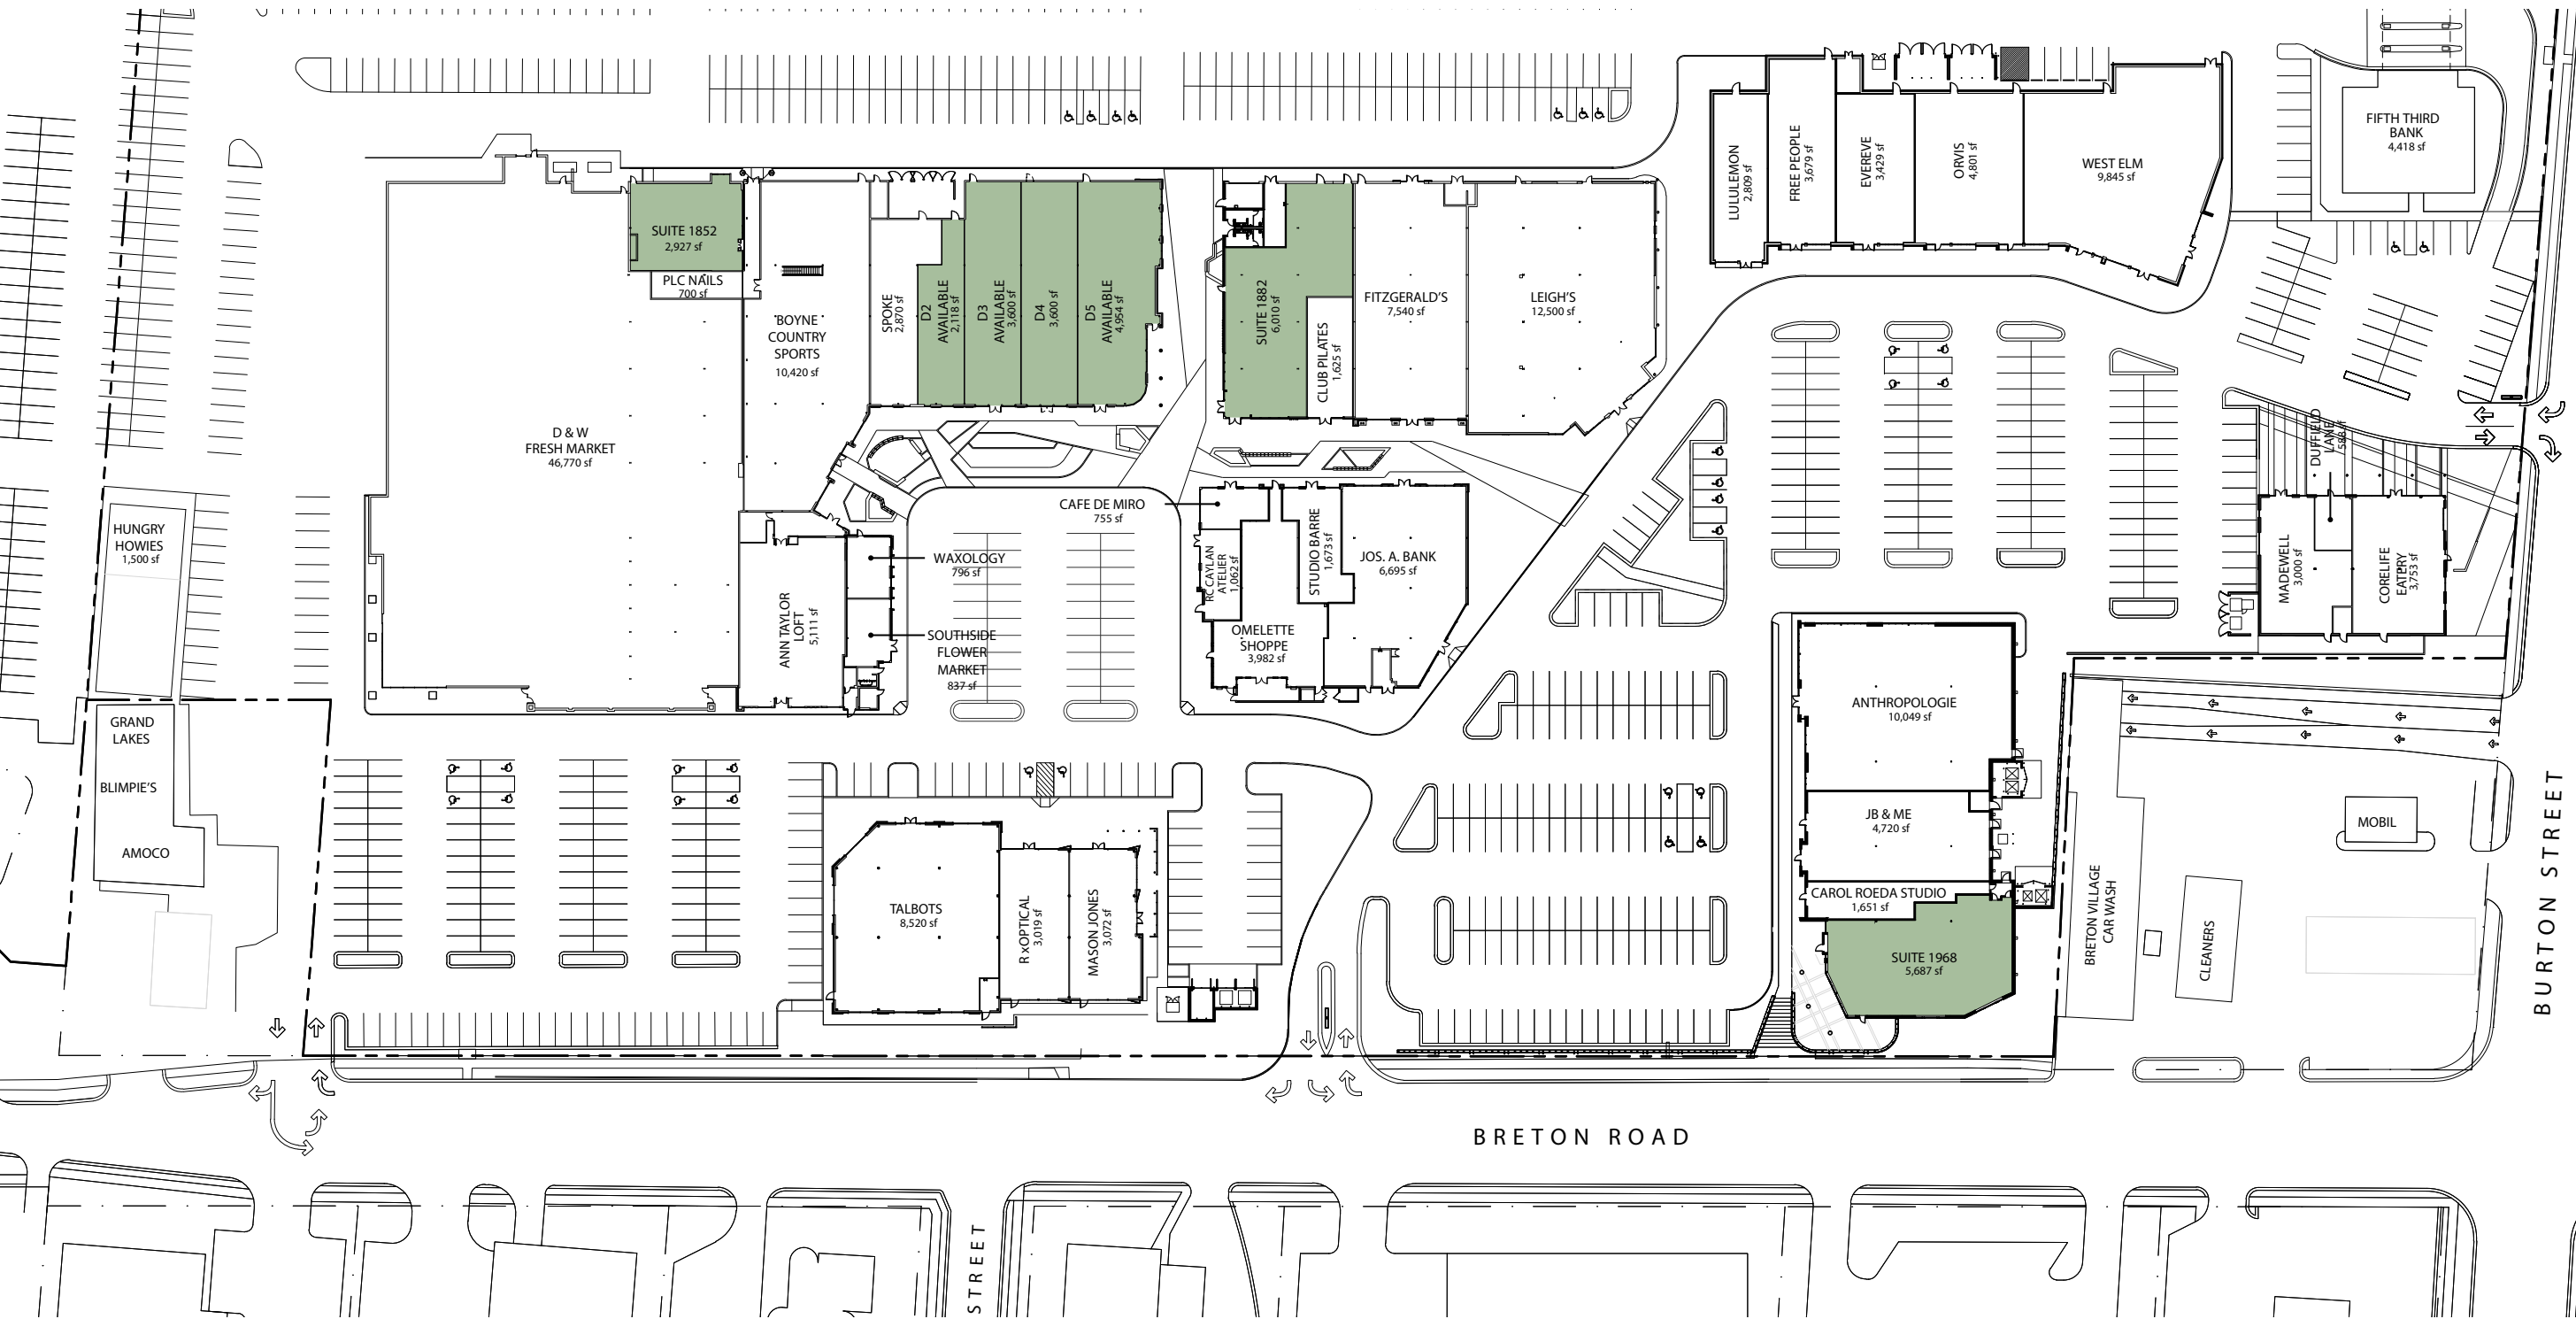

BRETON VILLAGE SITE PLAN

1830 BRETON RD SE • GRAND RAPIDS, MI 49546

info@cwdsrealstate.com • 616-726-1700