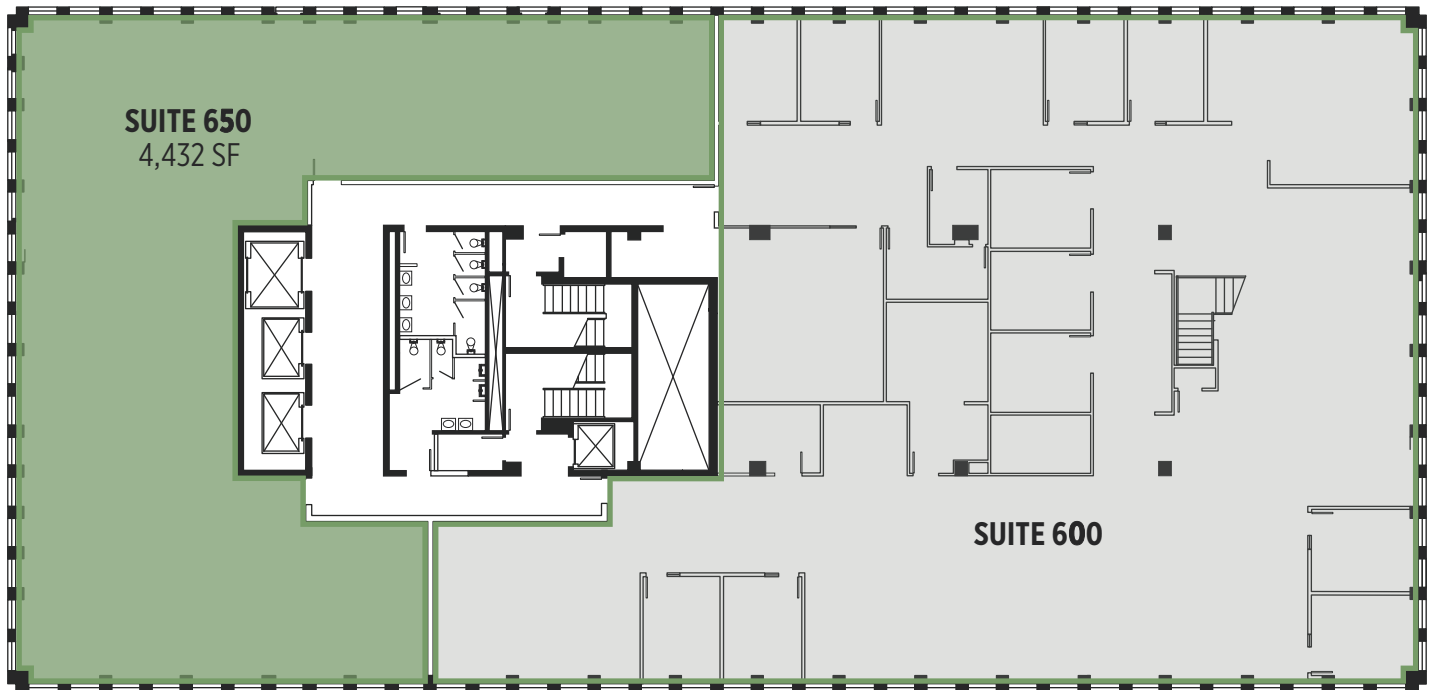

200 Ottawa

Floorplans

1st Floor

200 Ottawa Ave NW

Availability:

100	1,587 SF	Call for details
105	Leased	Call for details
110	Leased	Call for details

All leases are **modified gross**. Tenants are responsible for: suite electric, suite janitorial, and telecommunications.

6th Floor

200 Ottawa Ave NW

Availability:

600	Leased	
650	4,432 SF	Call for details

All leases are **modified gross**. Tenants are responsible for: suite electric, suite janitorial, and telecommunications.