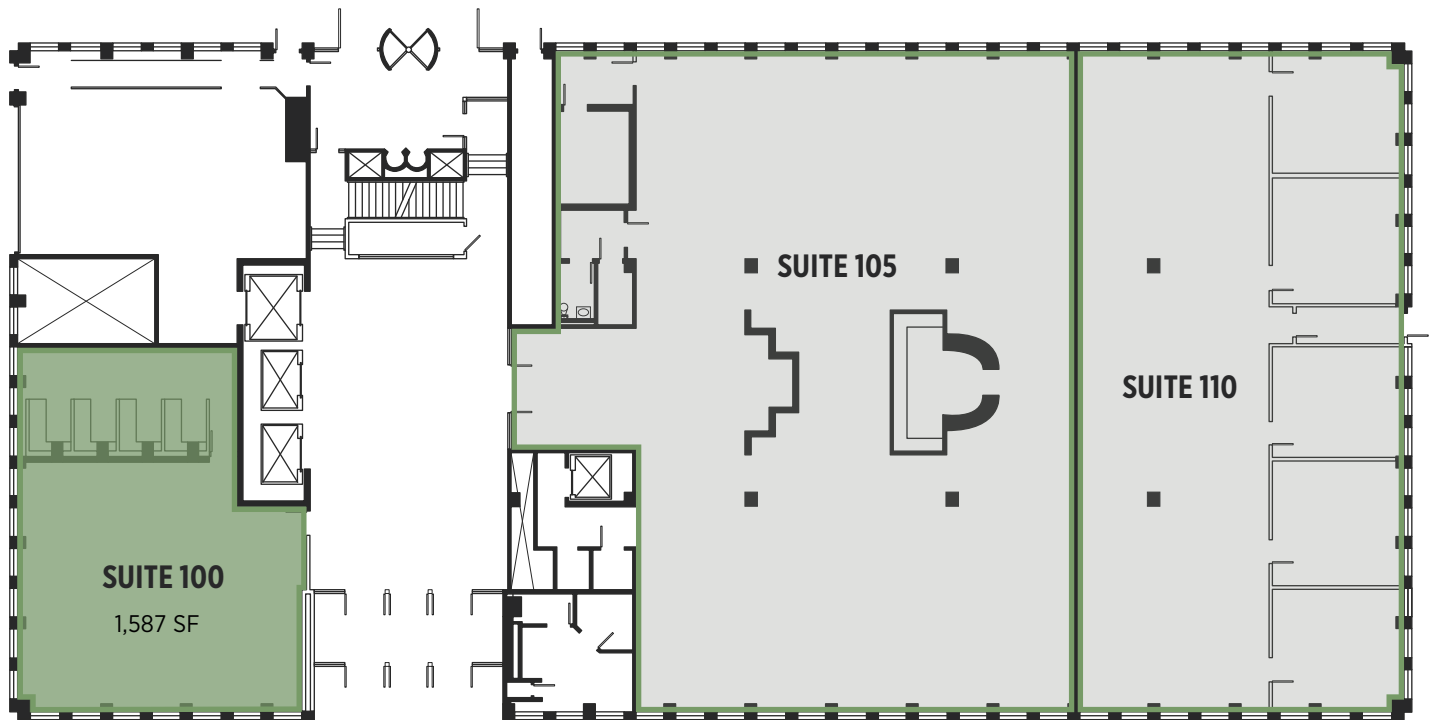

200 Ottawa

Floorplans

1st Floor

200 Ottawa Ave NW

Availability:

100	1,587 SF	Call for details
105	Leased	Call for details
110	Leased	Call for details

All leases are **modified gross**. Tenants are responsible for: suite electric, suite janitorial, and telecommunications.

6th Floor

200 Ottawa Ave NW

Availability:

600	Leased	
650	4,432 SF	Call for details

All leases are **modified gross**. Tenants are responsible for: suite electric, suite janitorial, and telecommunications.